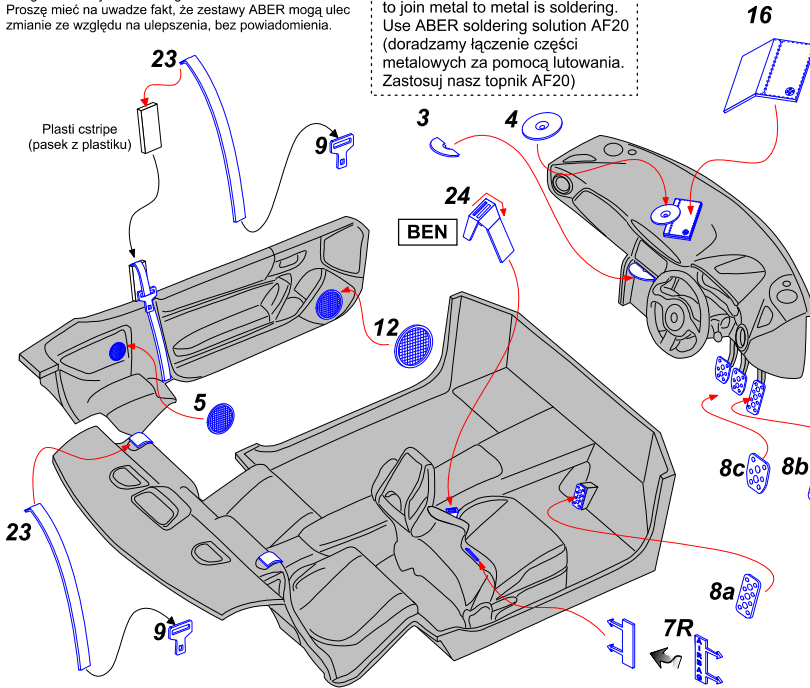

We advise that better method to join metal to metal is soldering. Use ABER soldering solution AF20 (dorzadzamy łączenie części metalowych za pomocą lutownia. Zastosuj nasz topnik AF20)

WARNING
Any unauthorized copying, producing and reproducing of ABER company products, or any part thereof, is strictly prohibited and any such action establishes liability for a civil action and may give rise to criminal prosecution.

OSTRZEŻENIE
Jakiegokolwiek kopiowanie, produkowanie i reprodukcja wyrobów firmy ABER bez zezwolenia, w całości lub części jest surowo zabronione. Powyższe działania powodują powstanie odpowiedzialności cywilnej oraz mogą spowodować wszczęcie postępowania karnego.