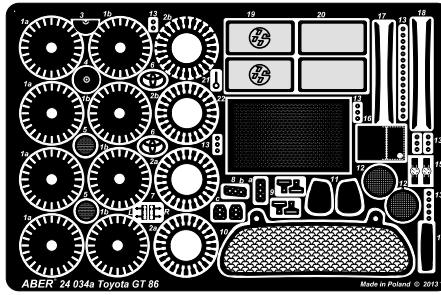

Toyota GT 86

1/24 upgrade set fit to Tamiya model

ABER® 24 034

WWW.ABER.NET.PL

Made in Poland © 2013