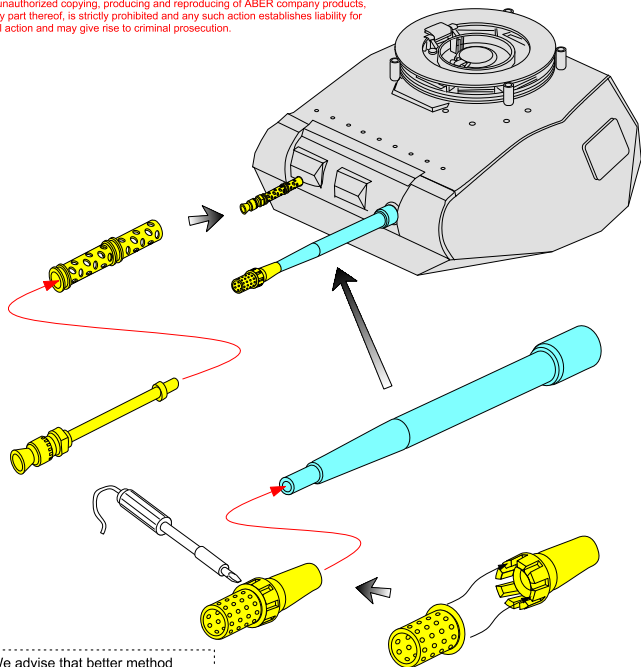

WARNING

We advise that better method to join metal to metal is soldering. Use ABER soldering solution AF20 (dorzadzamy łączenie części metalowych za pomocą lutowania. Zastosuj nasz topnik AF20)