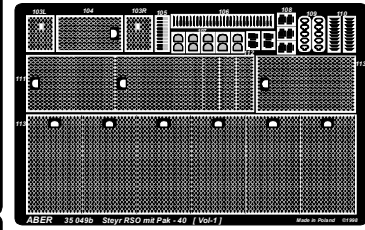

# Steyr RSO mit Pak.40

Vol.1 - Basic set  
(Zestaw podstawowy)

1/35 scale update for Italeri model

**ABER**® **35 049**

WWW.ABER.NET.PL

Made in Poland © 1999

**WARNING**

Any unauthorized copying, producing and reproducing of ABER company products, or any part thereof, is strictly prohibited and any such action establishes liability for a civil action and may give rise to criminal prosecution.