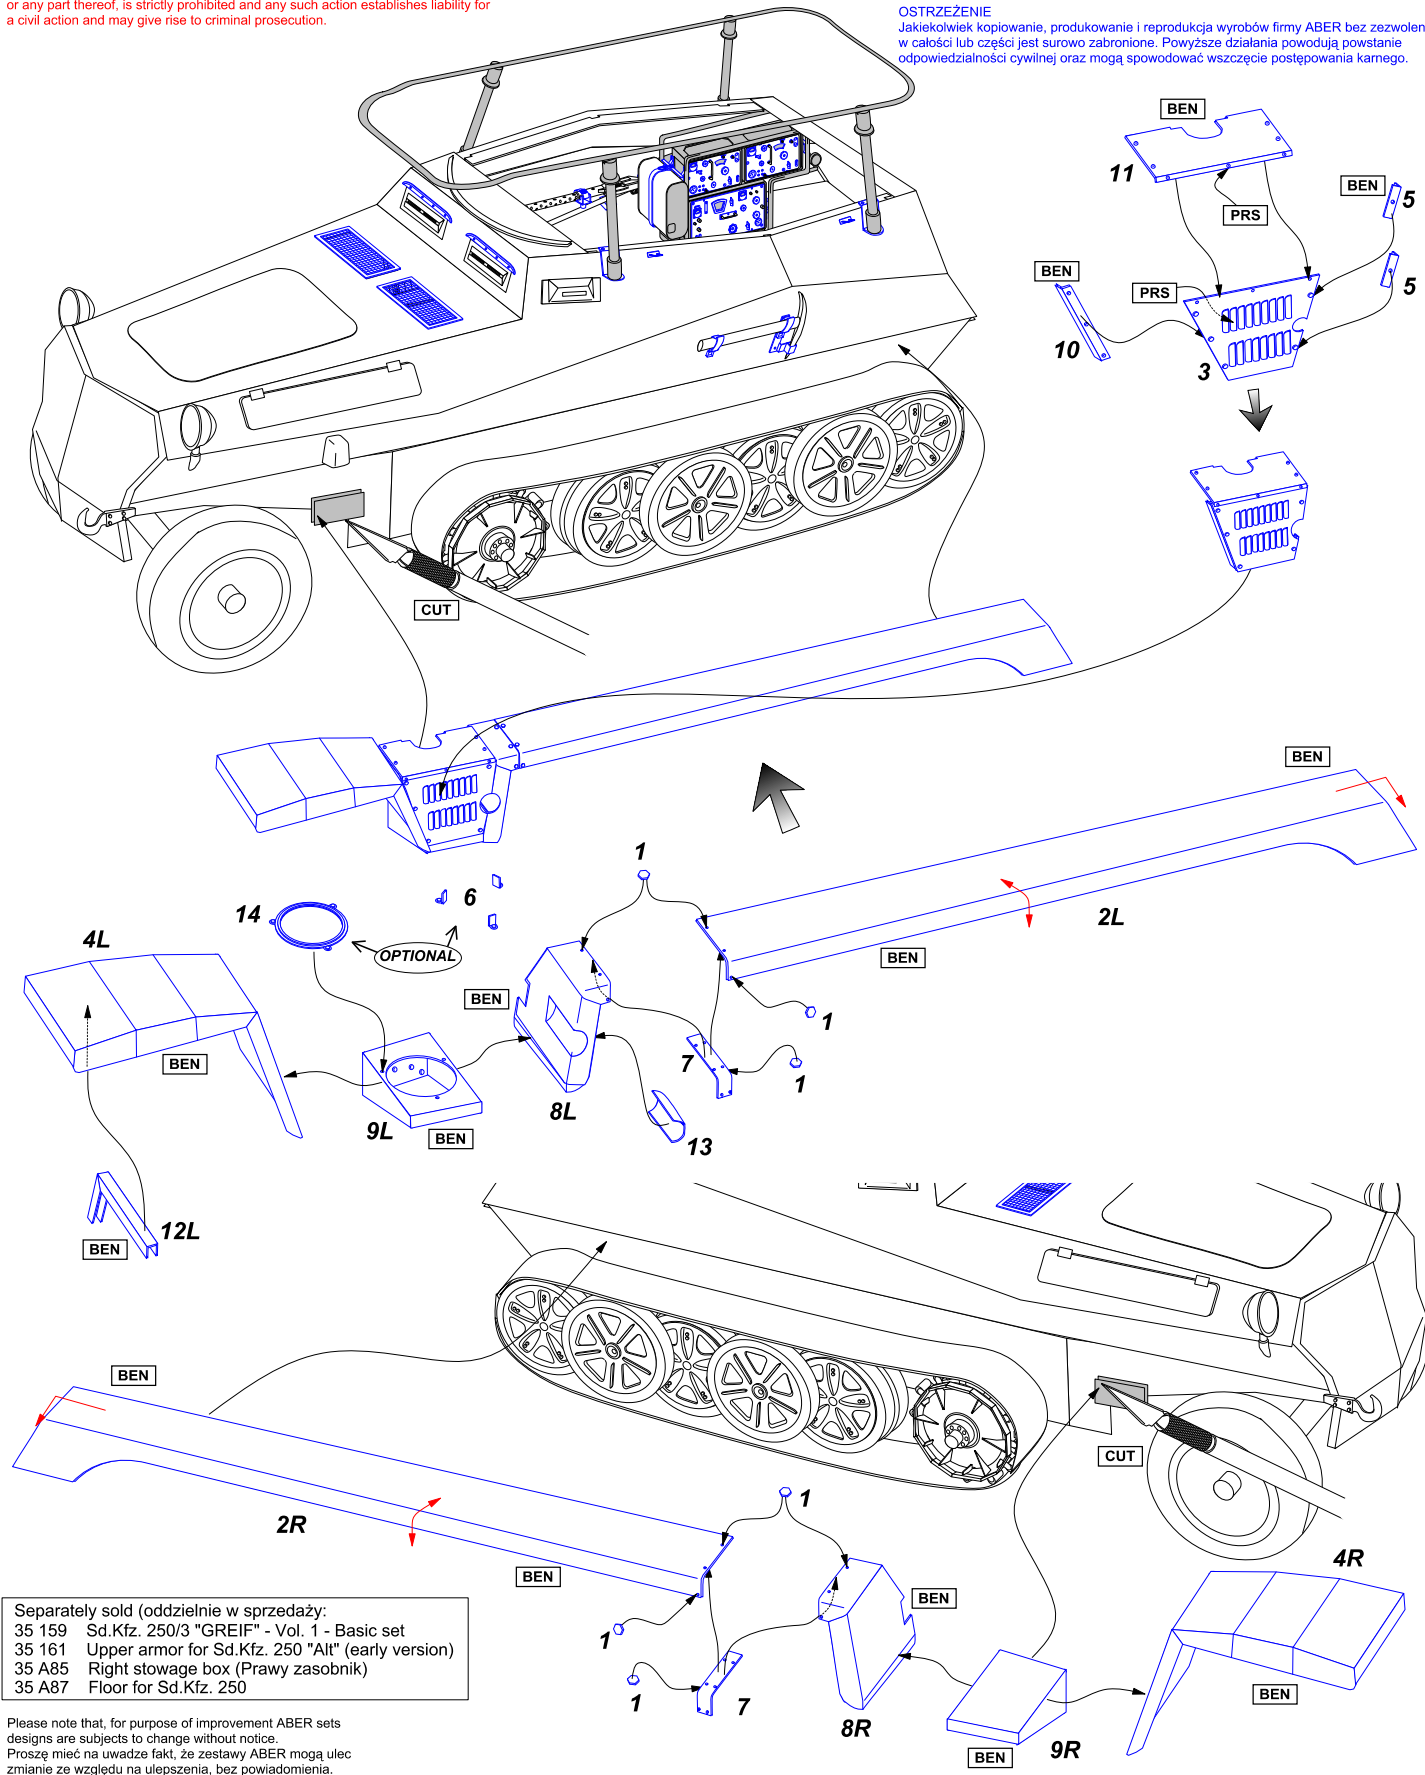

WARNING

OSTRZEŻENIE

Separately sold (oddzielnie w sprzedaży):
35 159 Sd.Kfz. 250/3 "GREIF" - Vol. 1 - Basic set
35 161 Upper armor for Sd.Kfz. 250 "Alte" (early version)
35 A85 Right stowage box (Prawy zasobnik)
35 A87 Floor for Sd.Kfz. 250