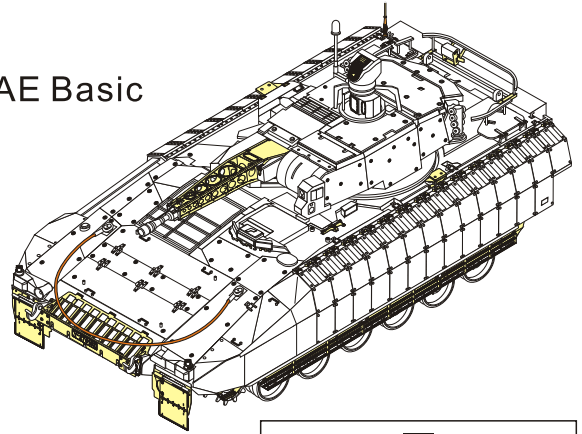

1/35 MILITARY MINIATURE VEHICLE UPGRADE SERIES PE351291

Modern German Schutzenpanzer PUMA in UAE Basic

现代德国 美洲狮 步兵战车阿联酋版改造件

[For RFM 5107]

■ 推荐使用工具 RECOMMENDED TOOLS

- 安装
install
- 折叠
bend
- A1**

改造件零件编号
PE/resin part number
- B12**

原零件编号
kit part number
- C22**

被替换的原零件编号
replaced kit part number
- 另一侧相同制作
repeat on opposite side
- 切除
remove
- 打磨
grind off
- 弧度卷曲
radial bending
- x2**

制作若干组
multiple assembly
- 选择安装
alternative
- 钻孔
drill
- 用胶棒制作
make from plastic rod

用尖端在凹槽处冲压
use penpoint to press on the dent

蚀刻片零件内侧面向上
Put the part upside down
 用笔尖在凹槽处刮
Use penpoint to press on the dent

1/35 MILITARY MINIATURE VEHICLE UPGRADE SERIES PE351291

1/35 MILITARY MINIATURE VEHICLE UPGRADE SERIES PE351291