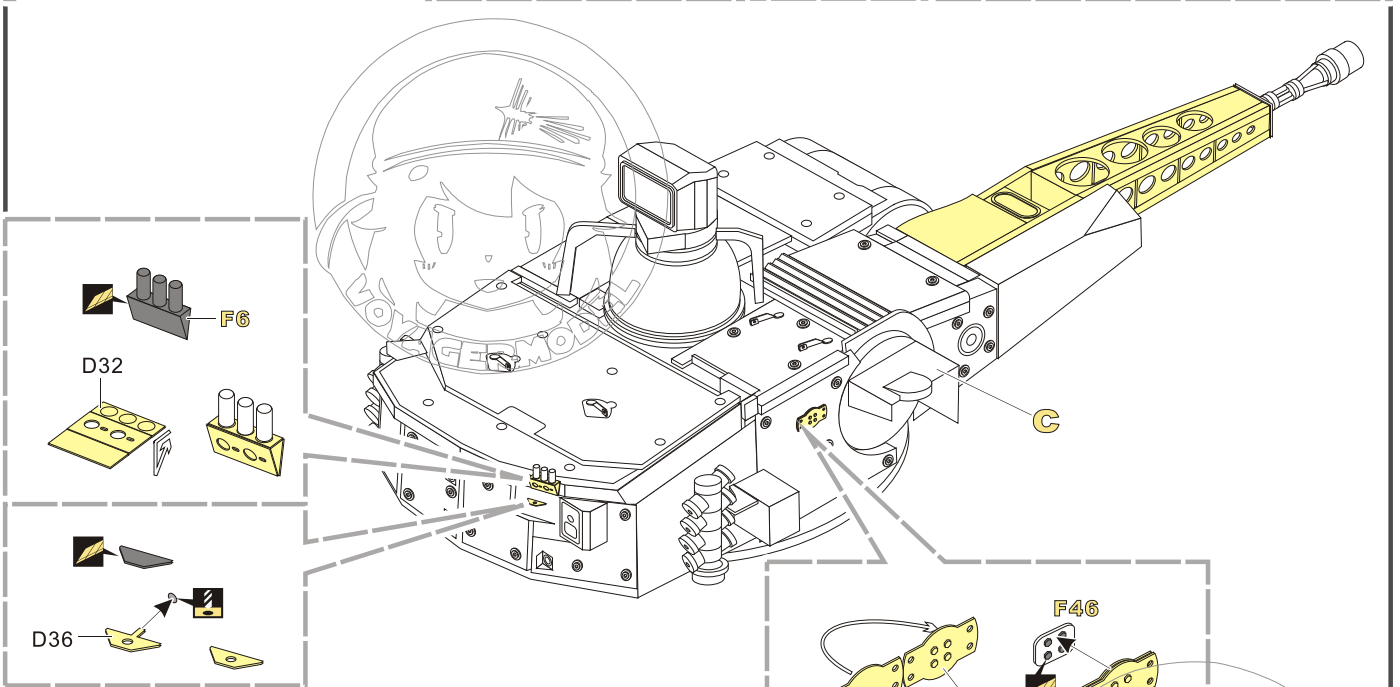

用尖端在凹槽处冲压
use penpoint to press on the dent

蚀刻片零件内侧面向上
Put the part upside down
 用笔尖在凹槽处刮
Use penpoint to press on the dent

1/35 MILITARY MINIATURE VEHICLE UPGRADE SERIES PE351291

1/35 MILITARY MINIATURE VEHICLE UPGRADE SERIES PE351291