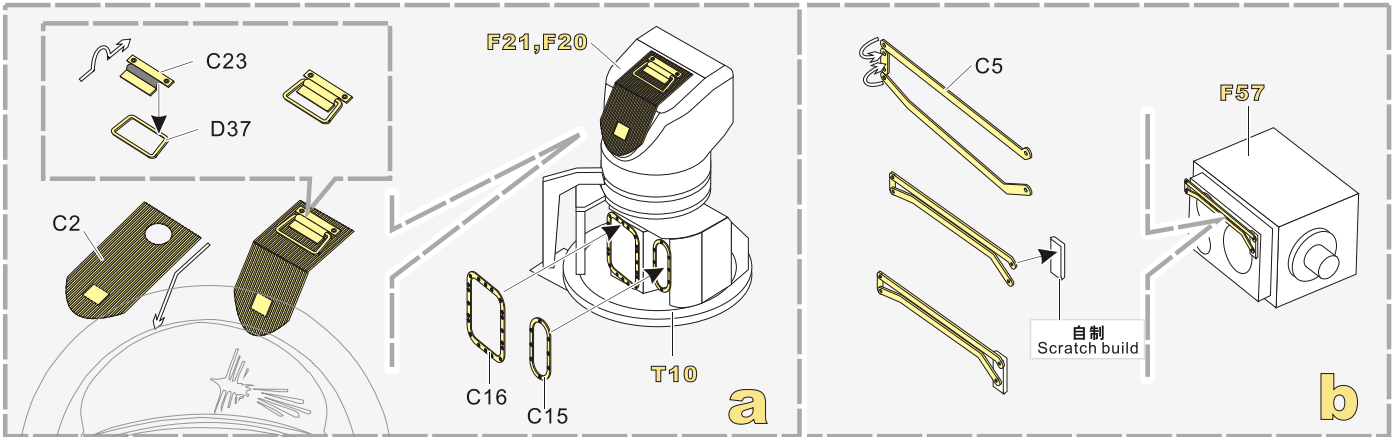

原零件编号
kit part number
- C22**

被替换的原零件编号
replaced kit part number
- 另一侧相同制作
repeat on opposite side
- 切除
remove
- 打磨
grind off
- 弧度卷曲
radial bending
- x2**

制作若干组
multiple assembly
- 选择安装
alternative
- 钻孔
drill
- 用胶棒制作
make from plastic rod

用尖端在凹槽处冲压
use penpoint to press on the dent

蚀刻片零件内侧面向上
Put the part upside down
 用笔尖在凹槽处刮
Use penpoint to press on the dent

1/35 MILITARY MINIATURE VEHICLE UPGRADE SERIES PE351291

1/35 MILITARY MINIATURE VEHICLE UPGRADE SERIES PE351291