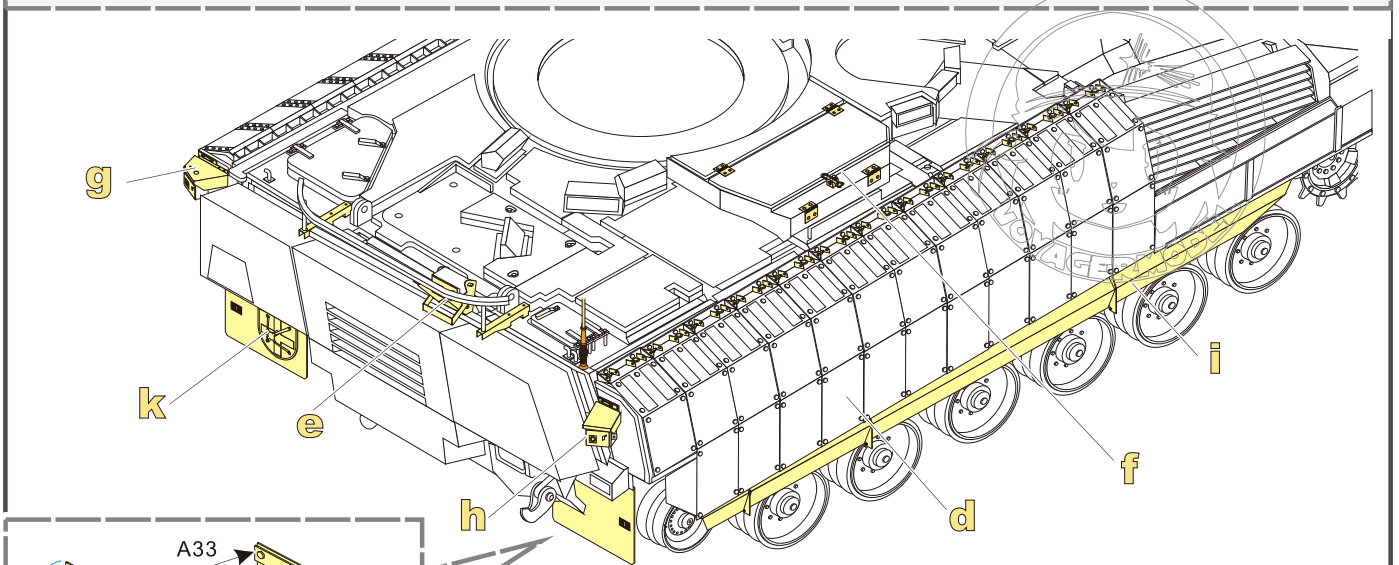

1/35 MILITARY MINIATURE VEHICLE UPGRADE SERIES PE351291