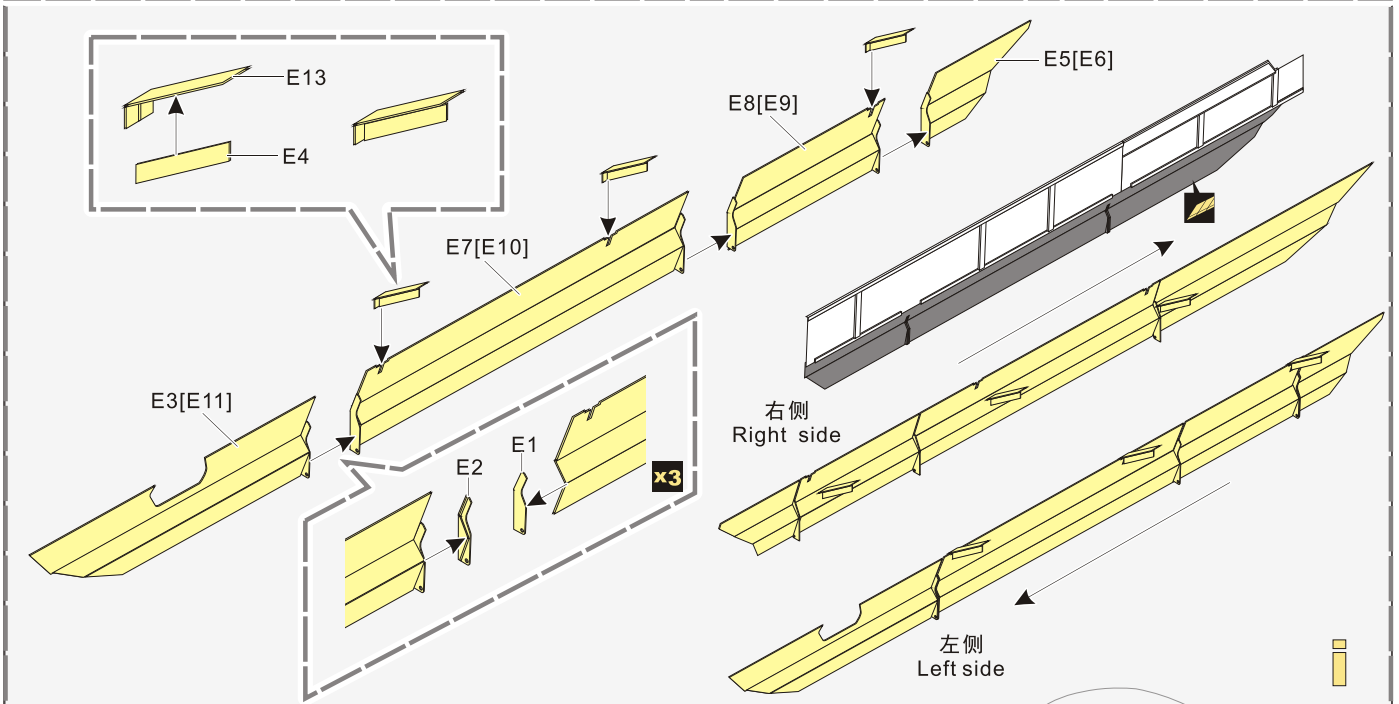

1/35 MILITARY MINIATURE VEHICLE UPGRADE SERIES PE351291