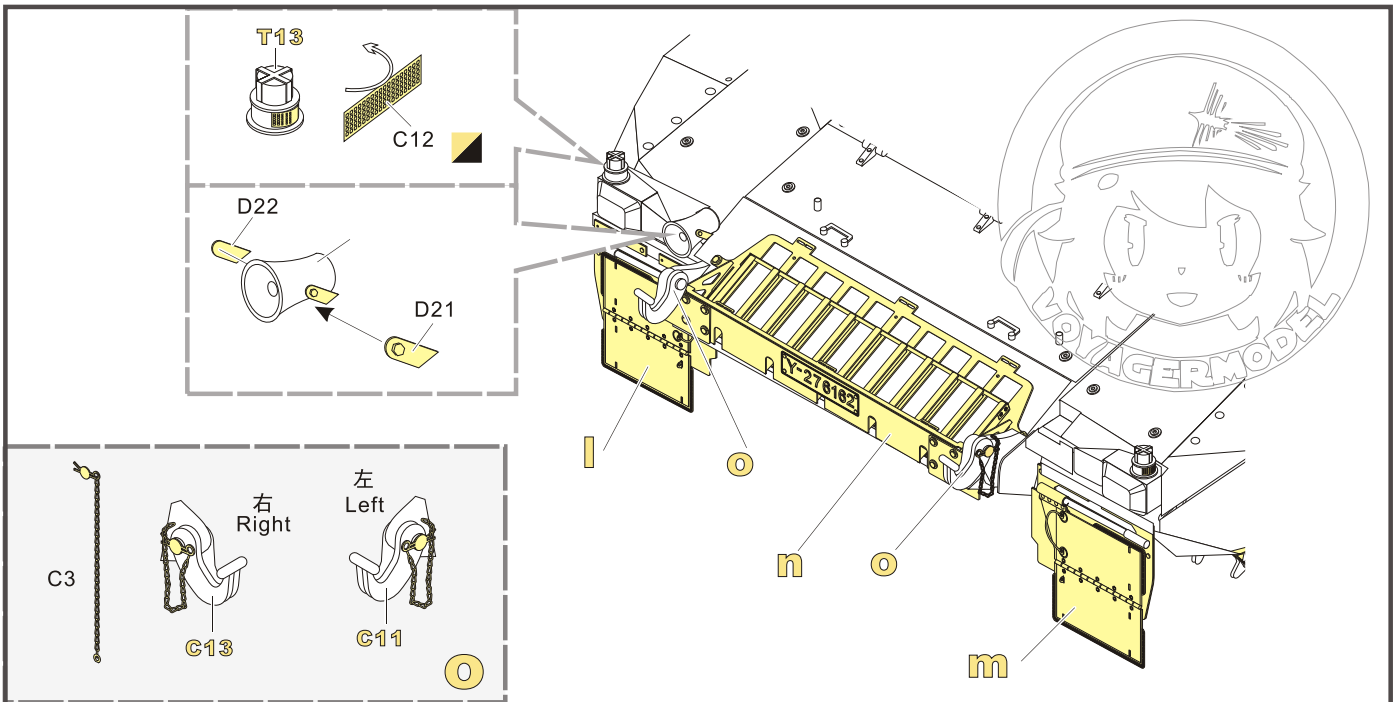

1/35 MILITARY MINIATURE VEHICLE UPGRADE SERIES PE351291