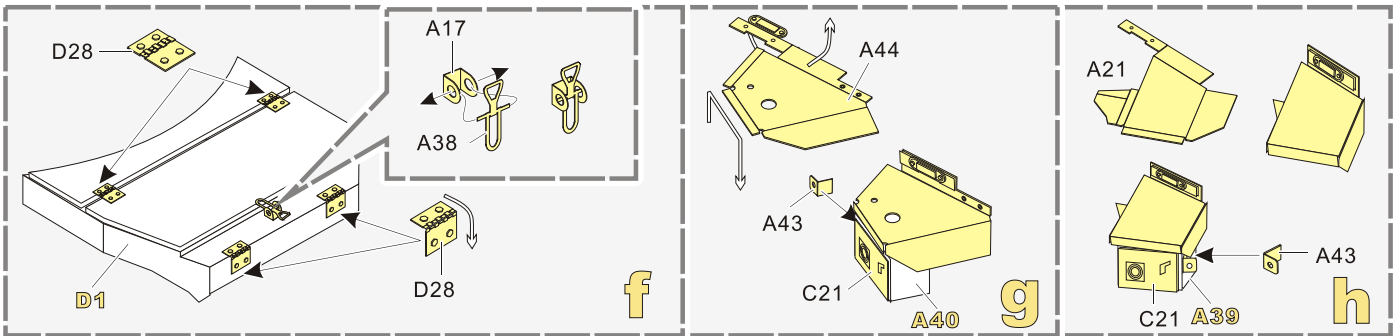

1/35 MILITARY MINIATURE VEHICLE UPGRADE SERIES PE351291