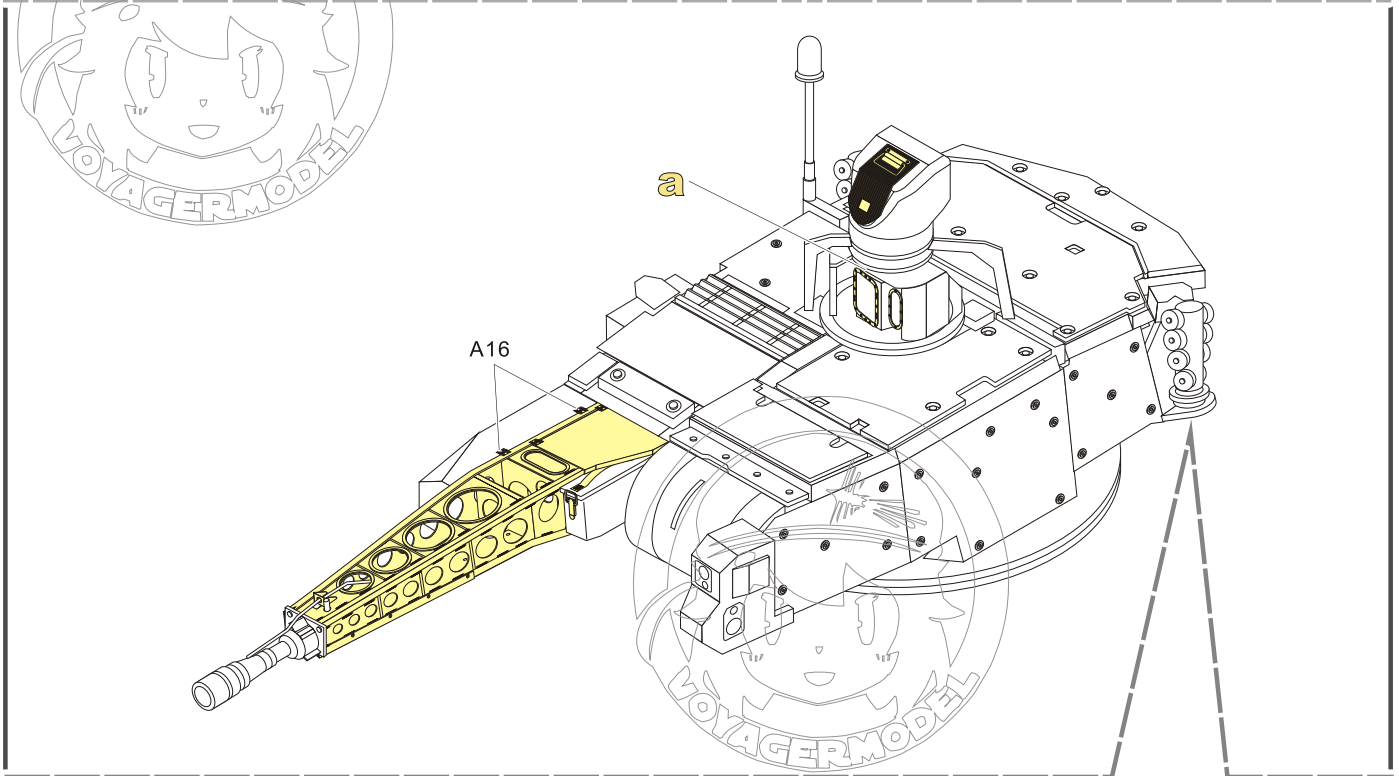

原零件编号
kit part number
- C22**

被替换的原零件编号
replaced kit part number
- 另一侧相同制作
repeat on opposite side
- 切除
remove
- 打磨
grind off
- 弧度卷曲
radial bending
- x2**

制作若干组
multiple assembly
- 选择安装
alternative
- 钻孔
drill
- 用胶棒制作
make from plastic rod

用尖端在凹槽处冲压
use penpoint to press on the dent

蚀刻片零件内侧面向上
Put the part upside down
 用笔尖在凹槽处刮
Use penpoint to press on the dent

1/35 MILITARY MINIATURE VEHICLE UPGRADE SERIES PE351291

1/35 MILITARY MINIATURE VEHICLE UPGRADE SERIES PE351291