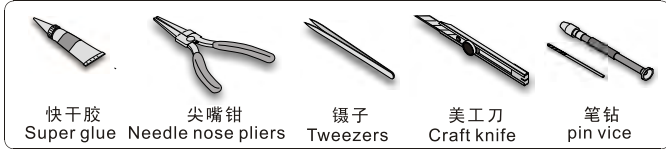

■ 推荐使用工具 RECOMMENDED TOOLS