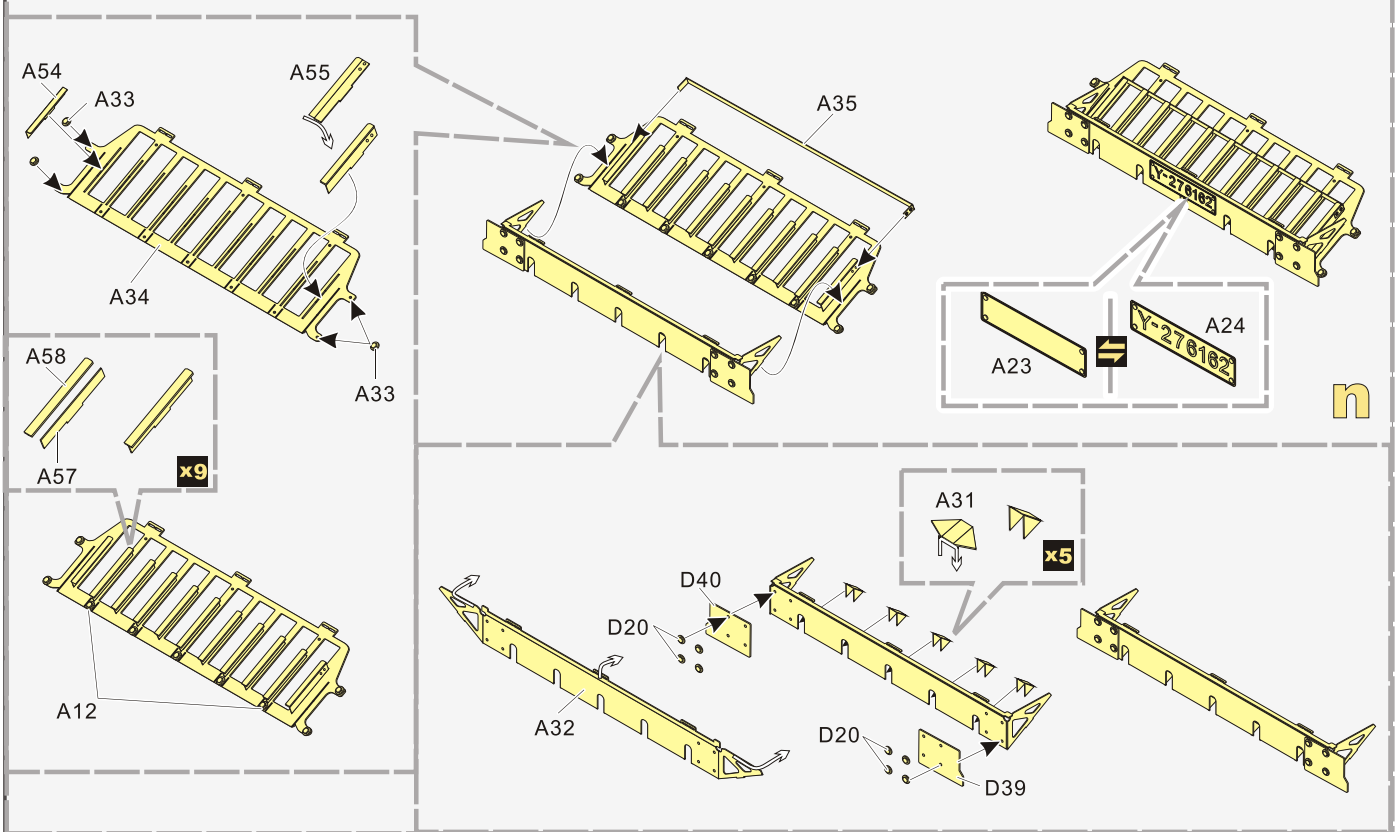

1/35 MILITARY MINIATURE VEHICLE UPGRADE SERIES PE351291