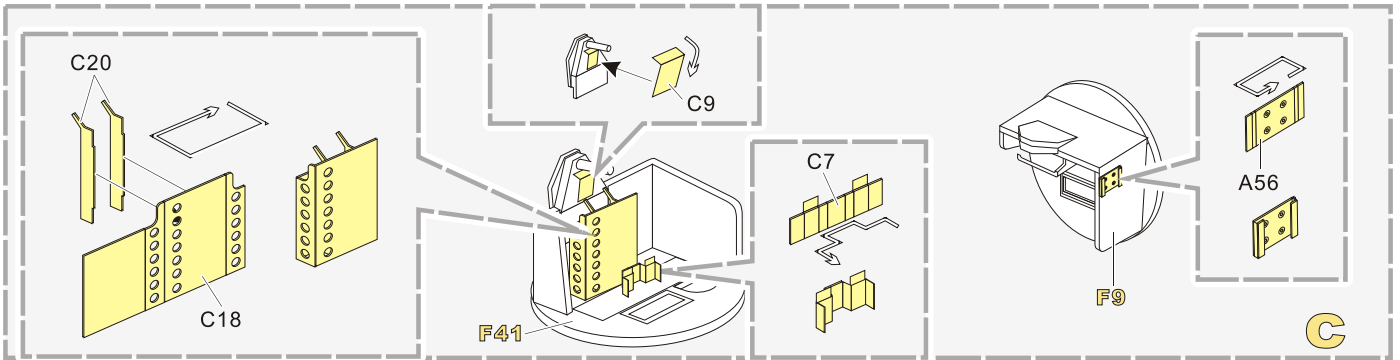

用尖端在凹槽处冲压
use penpoint to press on the dent

蚀刻片零件内侧面向上
Put the part upside down
 用笔尖在凹槽处刮
Use penpoint to press on the dent

1/35 MILITARY MINIATURE VEHICLE UPGRADE SERIES PE351291

1/35 MILITARY MINIATURE VEHICLE UPGRADE SERIES PE351291