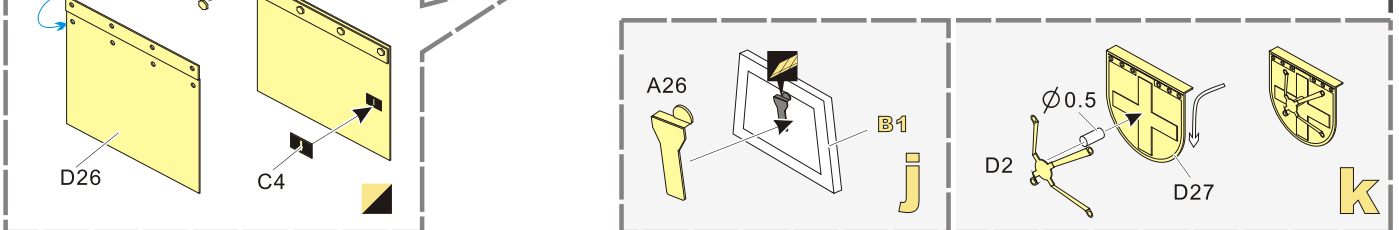

1/35 MILITARY MINIATURE VEHICLE UPGRADE SERIES PE351291