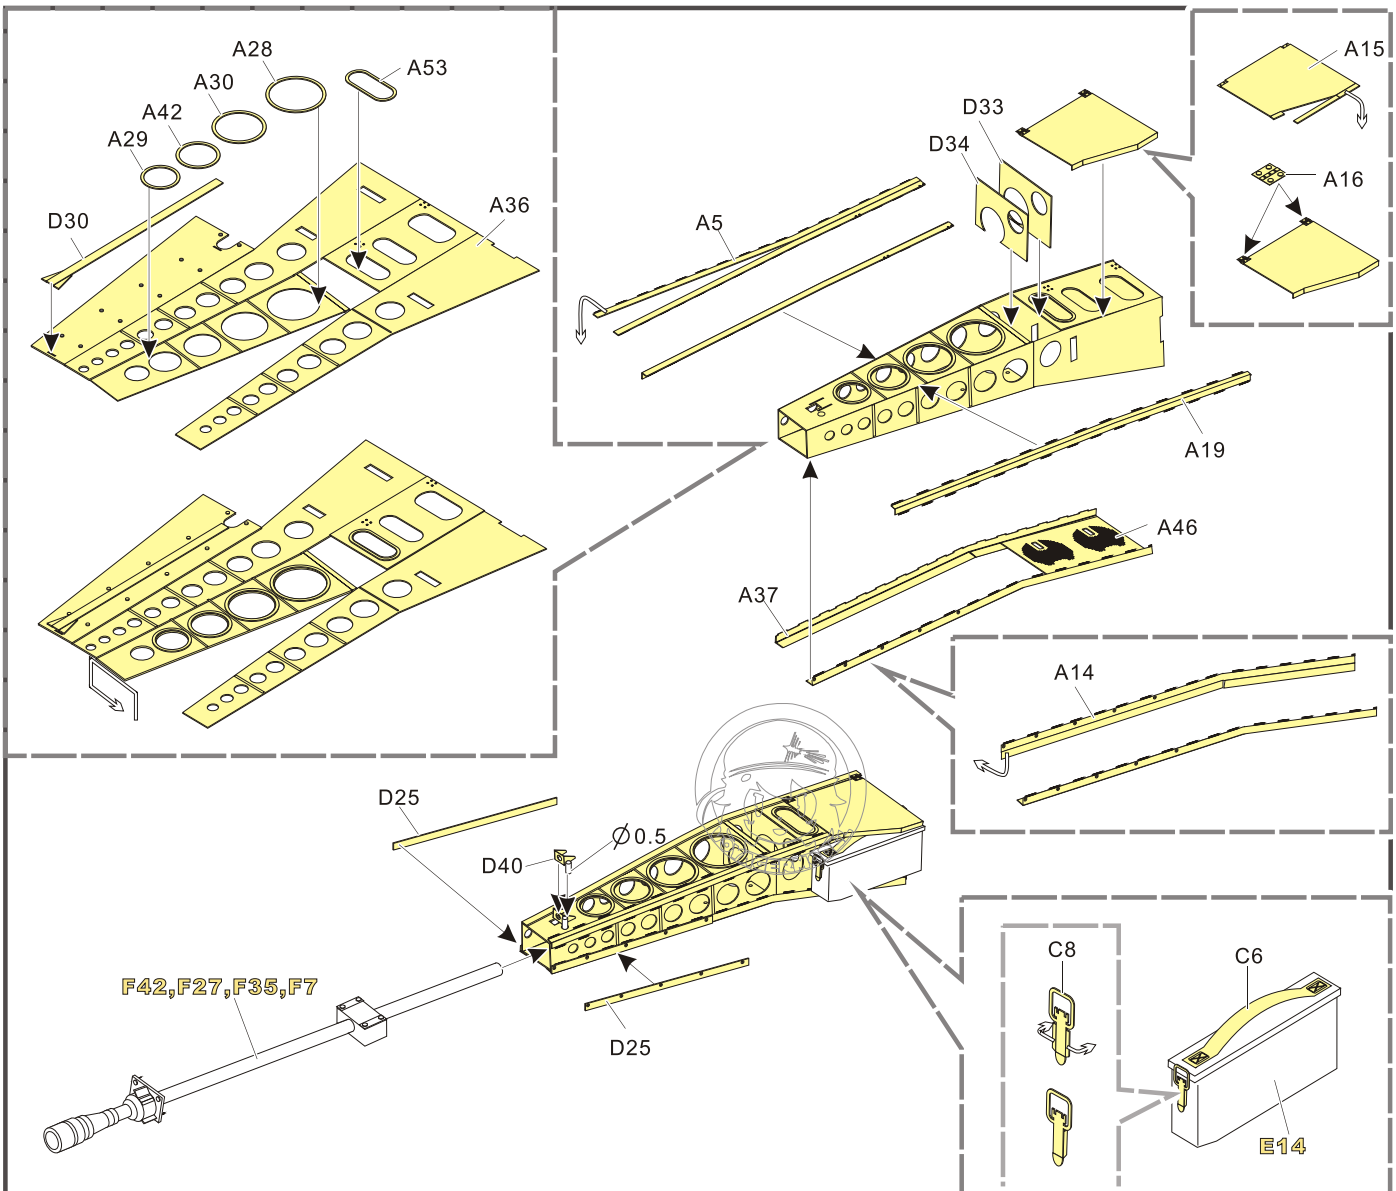

1/35 MILITARY MINIATURE VEHICLE UPGRADE SERIES PE351291

Modern German Schutzenpanzer PUMA in UAE Basic

现代德国 美洲狮 步兵战车阿联酋版改造件

[For RFM 5107]

■ 推荐使用工具 RECOMMENDED TOOLS

- 安装
install
- 折叠
bend
- A1**

改造件零件编号
PE/resin part number
- B12**

原零件编号
kit part number
- C22**

被替换的原零件编号
replaced kit part number
- 另一侧相同制作
repeat on opposite side
- 切除
remove
- 打磨
grind off
- 弧度卷曲
radial bending
- x2**

制作若干组
multiple assembly
- 选择安装
alternative
- 钻孔
drill
- 用胶棒制作
make from plastic rod

用尖端在凹槽处冲压
use penpoint to press on the dent

蚀刻片零件内侧面向上
Put the part upside down
 用笔尖在凹槽处刮
Use penpoint to press on the dent

1/35 MILITARY MINIATURE VEHICLE UPGRADE SERIES PE351291

1/35 MILITARY MINIATURE VEHICLE UPGRADE SERIES PE351291

漏喷板使用说明:
Instruction:

未上色零件
Unpainted part

喷橡胶黑
spray tyre black

C1

使用遮喷板为轮毂
喷上所需要的颜色
use template to paint
required hub colour

W

更多PE351291样品照片参考请扫一扫

MORE PICTUER OF PE 351291
REFERENCE SCAN HERE