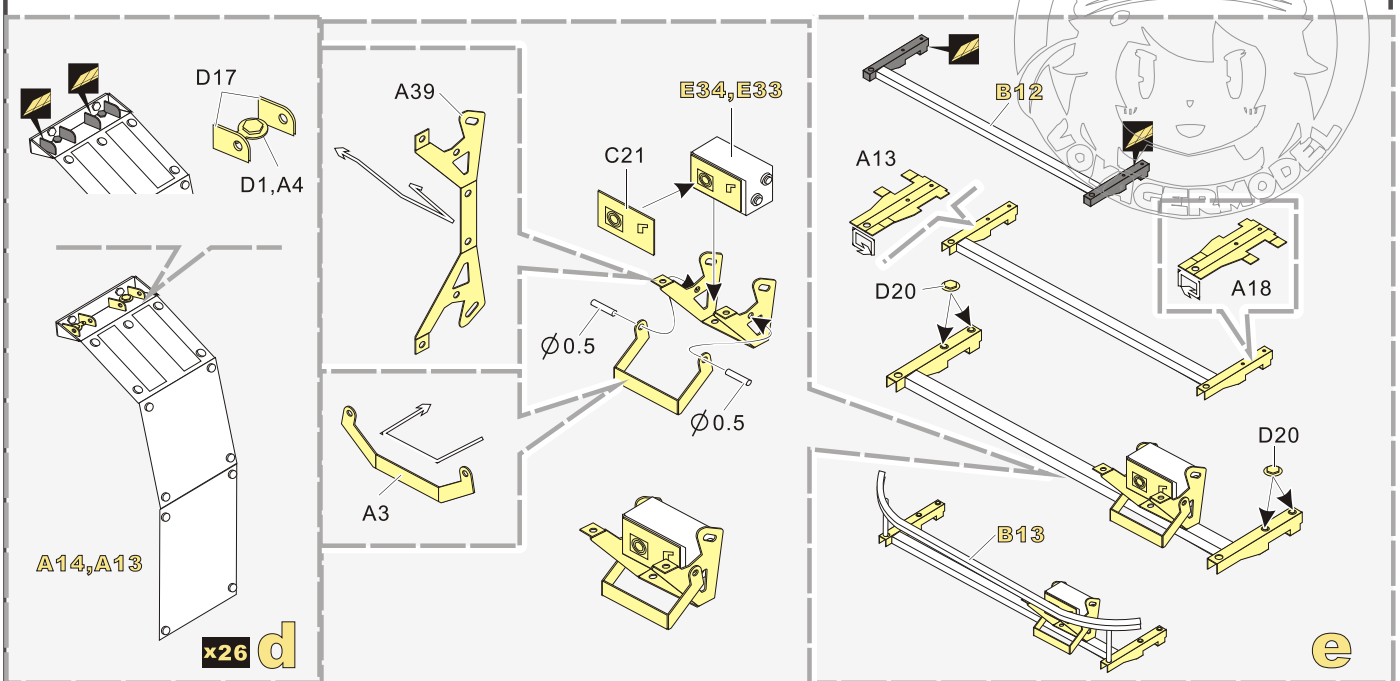

原零件编号
kit part number
- C22**

被替换的原零件编号
replaced kit part number
- 另一侧相同制作
repeat on opposite side
- 切除
remove
- 打磨
grind off
- 弧度卷曲
radial bending
- x2**

制作若干组
multiple assembly
- 选择安装
alternative
- 钻孔
drill
- 用胶棒制作
make from plastic rod

用尖端在凹槽处冲压
use penpoint to press on the dent

蚀刻片零件内侧面向上
Put the part upside down
 用笔尖在凹槽处刮
Use penpoint to press on the dent

1/35 MILITARY MINIATURE VEHICLE UPGRADE SERIES PE351291

1/35 MILITARY MINIATURE VEHICLE UPGRADE SERIES PE351291