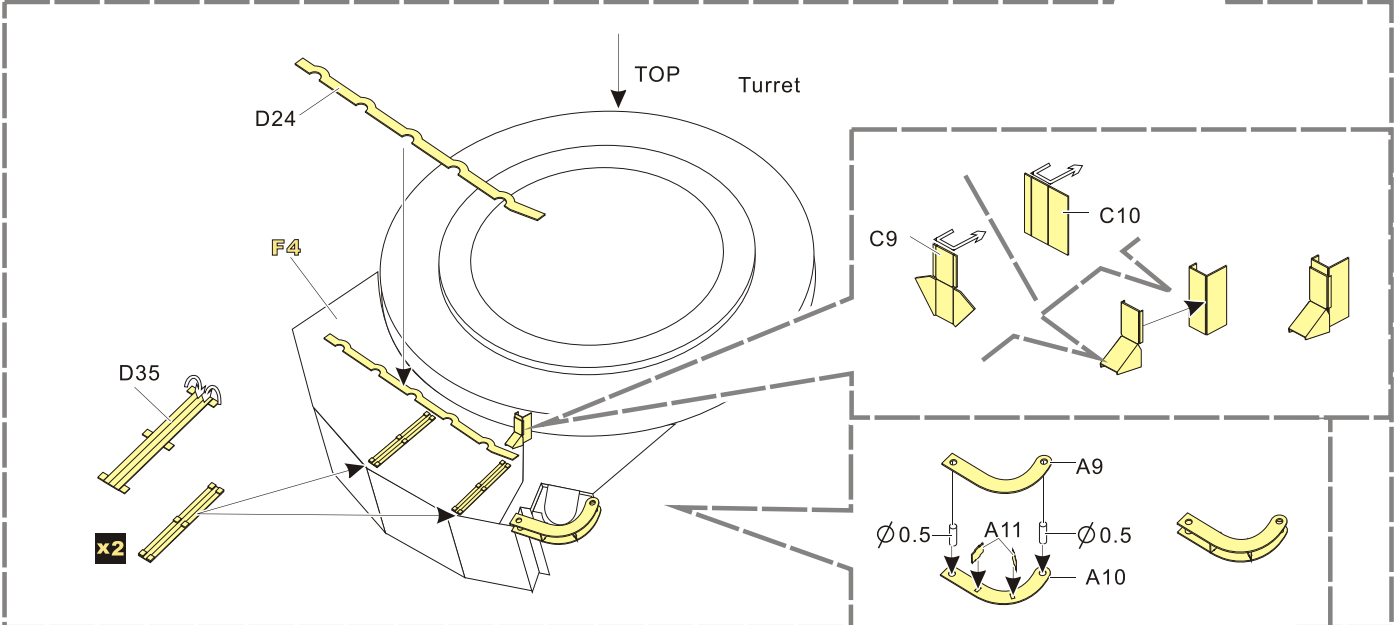

原零件编号
kit part number
- C22**

被替换的原零件编号
replaced kit part number
- 另一侧相同制作
repeat on opposite side
- 切除
remove
- 打磨
grind off
- 弧度卷曲
radial bending
- x2**

制作若干组
multiple assembly
- 选择安装
alternative
- 钻孔
drill
- 用胶棒制作
make from plastic rod

用尖端在凹槽处冲压
use penpoint to press on the dent

蚀刻片零件内侧面向上
Put the part upside down
 用笔尖在凹槽处刮
Use penpoint to press on the dent

1/35 MILITARY MINIATURE VEHICLE UPGRADE SERIES PE351291

1/35 MILITARY MINIATURE VEHICLE UPGRADE SERIES PE351291