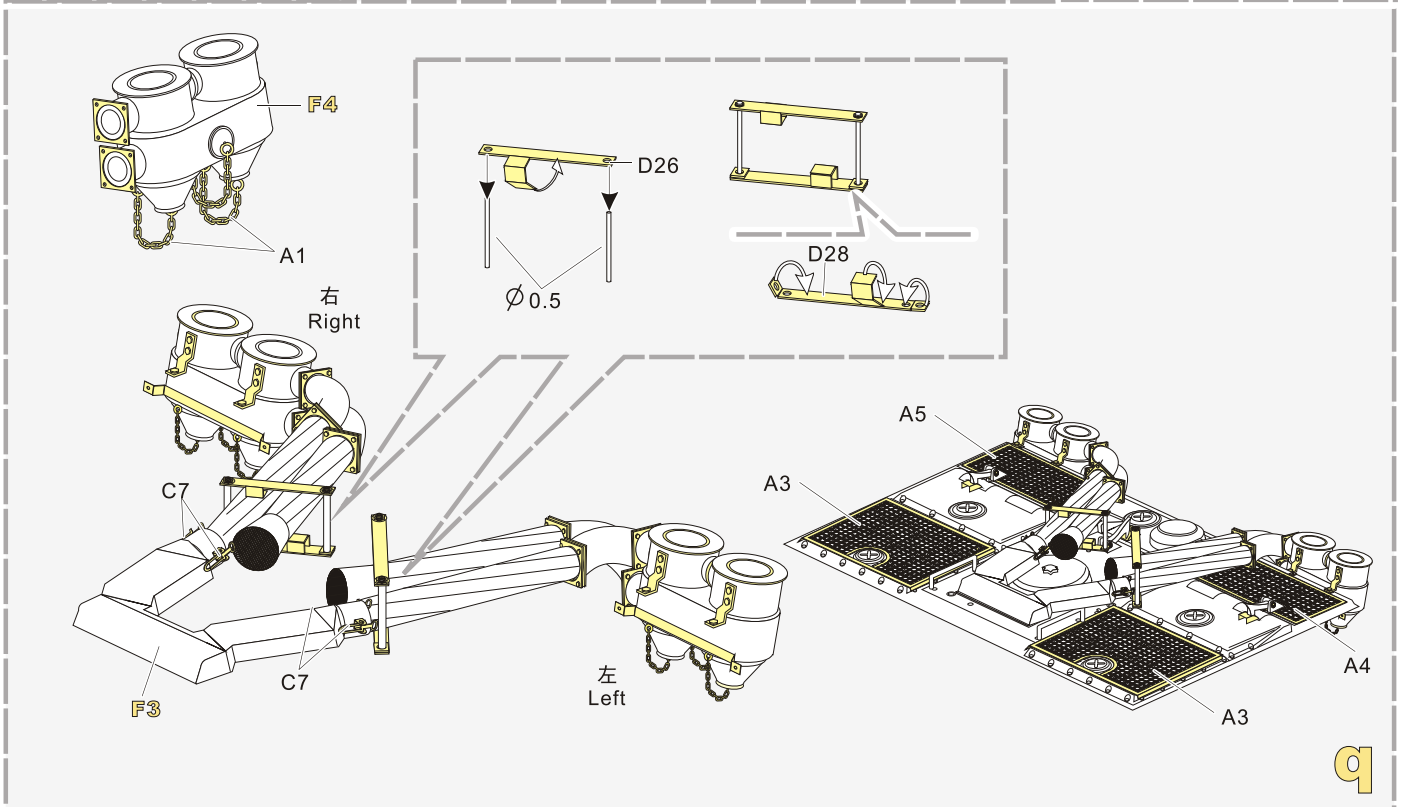

1/48 MILITARY MINIATURE VEHICLE UPGRADE SERIES VPE48039