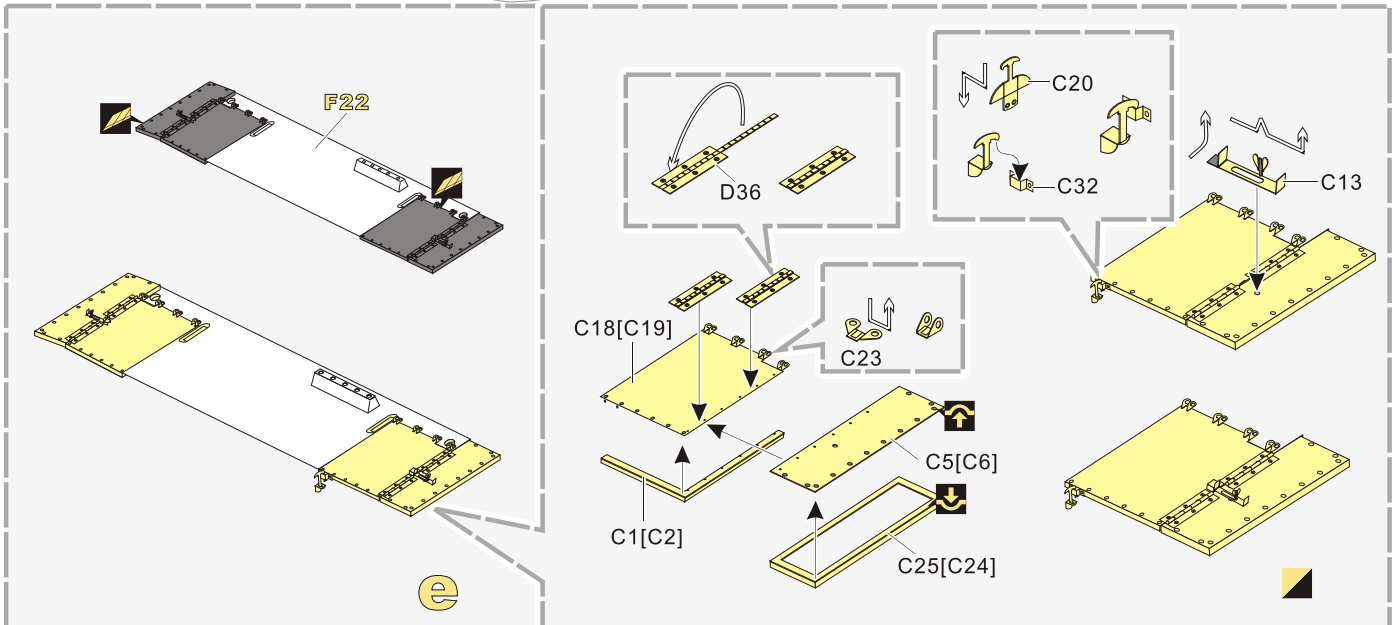

1/48 MILITARY MINIATURE VEHICLE UPGRADE SERIES VPE48039

WWII German Tiger I Early Production

二战德军虎I型坦克早期型改造件

[For USTAR 001]

■ 推荐使用工具 RECOMMENDED TOOLS

- 
 安装
install
- 
 折叠
bend
- A1**
 改造件零件编号
PE/resin part number
- B12**
 原零件编号
kit part number
- C22**
 被替换的原零件编号
replaced kit part number
- 
 另一侧相同制作
repeat on opposite side
- 
 切除
remove
- 
 填补
fill
- 
 弧度卷曲
radial bending
- x2**
 制作若干组
multiple assembly
- 
 选择安装
alternative
- 
 钻孔
drill
- 
 用胶棒制作
make from plastic rod

 用尖端在凹槽处冲压
use penpoint to press on the dent

蚀刻片零件内侧面向上
Put the part upside down
 用笔尖在凹槽处到
Use penpoint to press on the dent

a

1/48 MILITARY MINIATURE VEHICLE UPGRADE SERIES VPE48039

1/48 MILITARY MINIATURE VEHICLE UPGRADE SERIES VPE48039