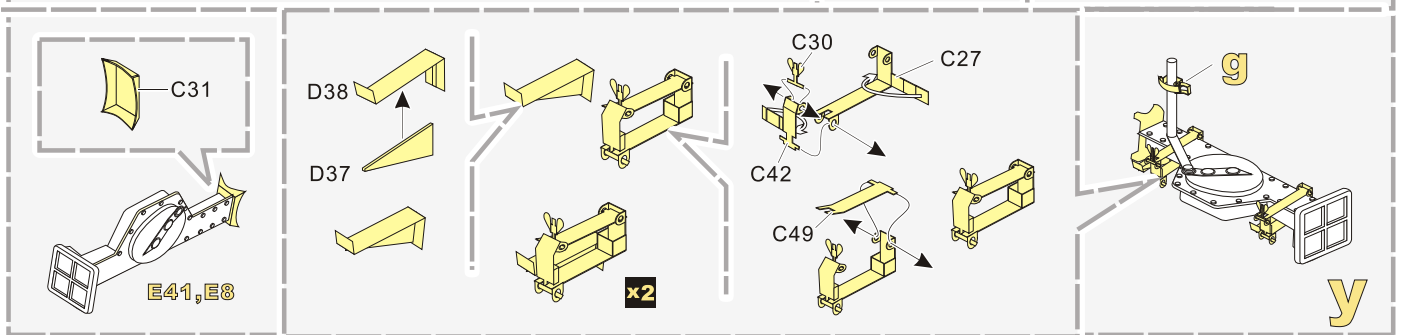

1/48 MILITARY MINIATURE VEHICLE UPGRADE SERIES VPE48039