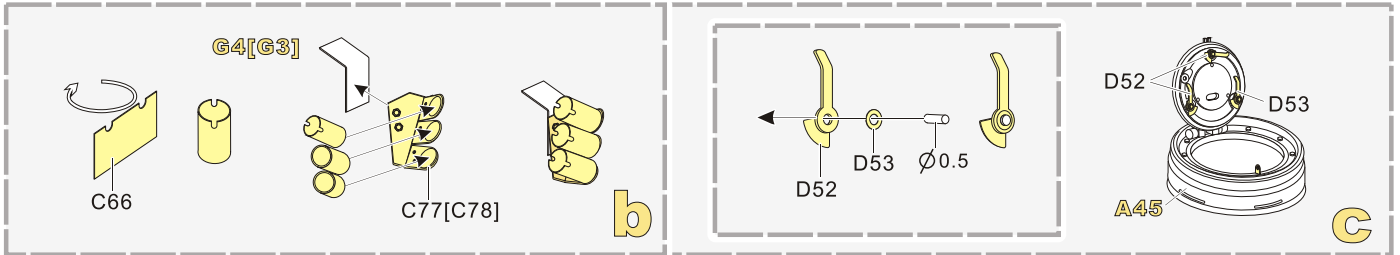

1/48 MILITARY MINIATURE VEHICLE UPGRADE SERIES VPE48039

WWII German Tiger I Early Production

二战德军虎I型坦克早期型改造件

[For USTAR 001]

■ 推荐使用工具 RECOMMENDED TOOLS

- 
 安装
install
- 
 折叠
bend
- A1**
 改造件零件编号
PE/resin part number
- B12**
 原零件编号
kit part number
- C22**
 被替换的原零件编号
replaced kit part number
- 
 另一侧相同制作
repeat on opposite side
- 
 切除
remove
- 
 填补
fill
- 
 弧度卷曲
radial bending
- x2**
 制作若干组
multiple assembly
- 
 选择安装
alternative
- 
 钻孔
drill
- 
 用胶棒制作
make from plastic rod

 用尖端在凹槽处冲压
use penpoint to press on the dent

蚀刻片零件内侧面向上
Put the part upside down
 用笔尖在凹槽处到
Use penpoint to press on the dent

a

1/48 MILITARY MINIATURE VEHICLE UPGRADE SERIES VPE48039

1/48 MILITARY MINIATURE VEHICLE UPGRADE SERIES VPE48039

[Http://www.voyagermodel.com/productdetails.asp?itemid=VPE48039](http://www.voyagermodel.com/productdetails.asp?itemid=VPE48039)

**VOYAGER
MODEL**

更多VPE48039样品照片参考请扫一扫
MORE PICTUER OF VPE 48039
REFERENCE SCAN HERE