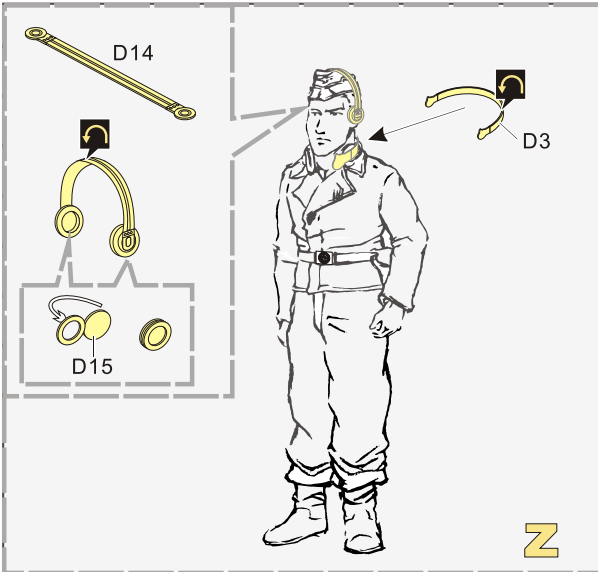

1/48 MILITARY MINIATURE VEHICLE UPGRADE SERIES VPE48039

[Http://www.voyagermodel.com/productdetails.asp?itemid=VPE48039](http://www.voyagermodel.com/productdetails.asp?itemid=VPE48039)

**VOYAGER
MODEL**

更多VPE48039样品照片参考请扫一扫
MORE PICTUER OF VPE 48039
REFERENCE SCAN HERE