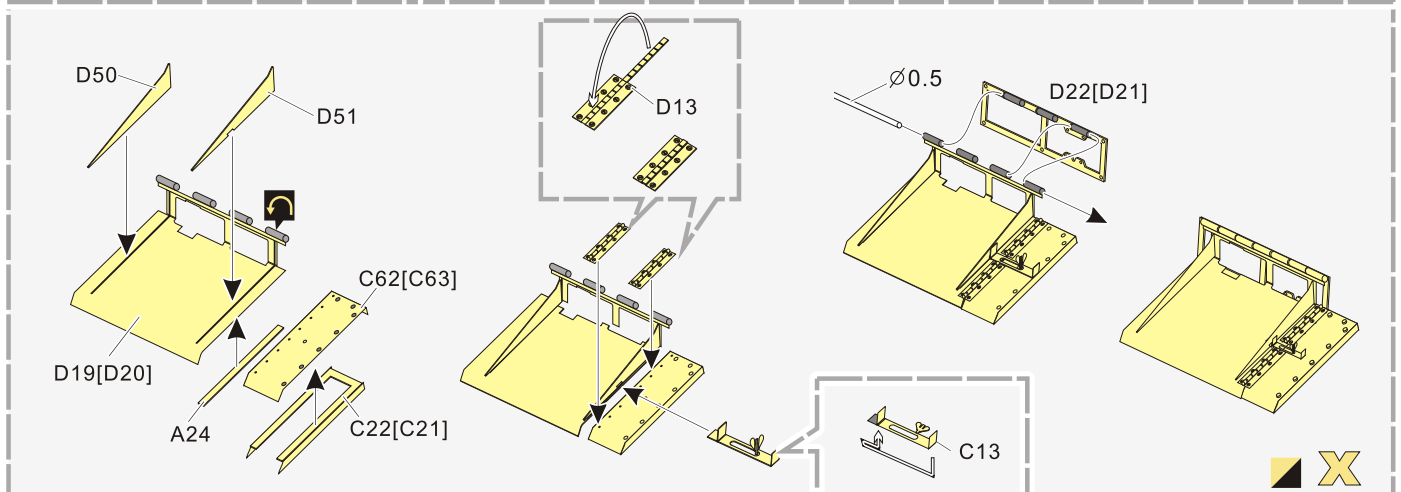

1/48 MILITARY MINIATURE VEHICLE UPGRADE SERIES VPE48039