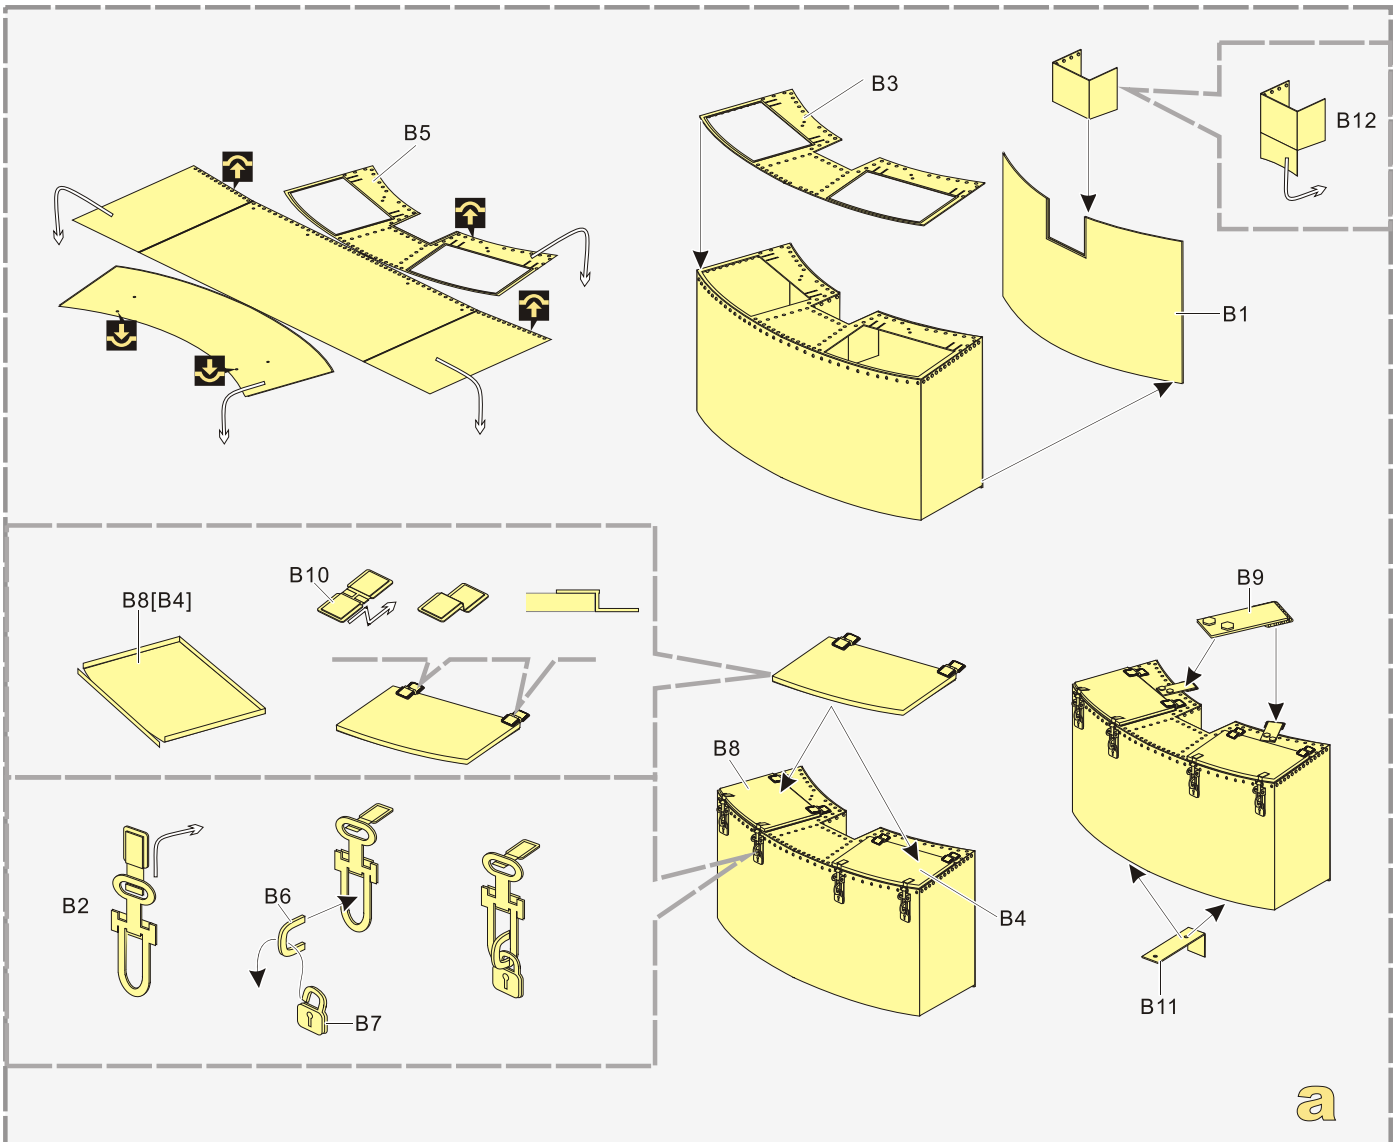

1/48 MILITARY MINIATURE VEHICLE UPGRADE SERIES VPE48039

WWII German Tiger I Early Production

二战德军虎I型坦克早期型改造件

[For USTAR 001]

■ 推荐使用工具 RECOMMENDED TOOLS

- 
 安装
install
- 
 折叠
bend
- A1**
 改造件零件编号
PE/resin part number
- B12**
 原零件编号
kit part number
- C22**
 被替换的原零件编号
replaced kit part number
- 
 另一侧相同制作
repeat on opposite side
- 
 切除
remove
- 
 填补
fill
- 
 弧度卷曲
radial bending
- x2**
 制作若干组
multiple assembly
- 
 选择安装
alternative
- 
 钻孔
drill
- 
 用胶棒制作
make from plastic rod

 用尖端在凹槽处冲压
use penpoint to press on the dent

蚀刻片零件内侧面向上
Put the part upside down
 用笔尖在凹槽处到
Use penpoint to press on the dent

a

1/48 MILITARY MINIATURE VEHICLE UPGRADE SERIES VPE48039

1/48 MILITARY MINIATURE VEHICLE UPGRADE SERIES VPE48039

[Http://www.voyagermodel.com/productdetails.asp?itemid=VPE48039](http://www.voyagermodel.com/productdetails.asp?itemid=VPE48039)

**VOYAGER
MODEL**

更多VPE48039样品照片参考请扫一扫
MORE PICTUER OF VPE 48039
REFERENCE SCAN HERE