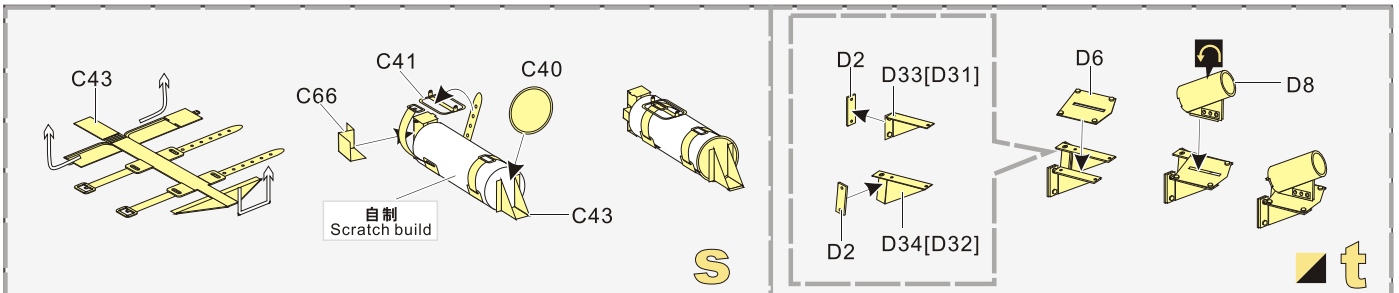

1/48 MILITARY MINIATURE VEHICLE UPGRADE SERIES VPE48039