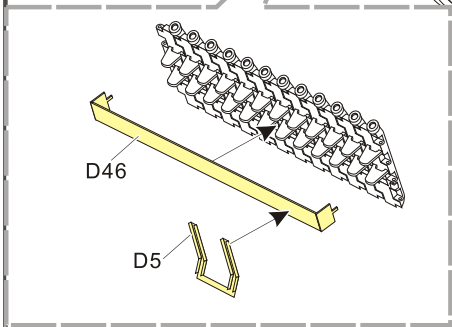

1/48 MILITARY MINIATURE VEHICLE UPGRADE SERIES VPE48039