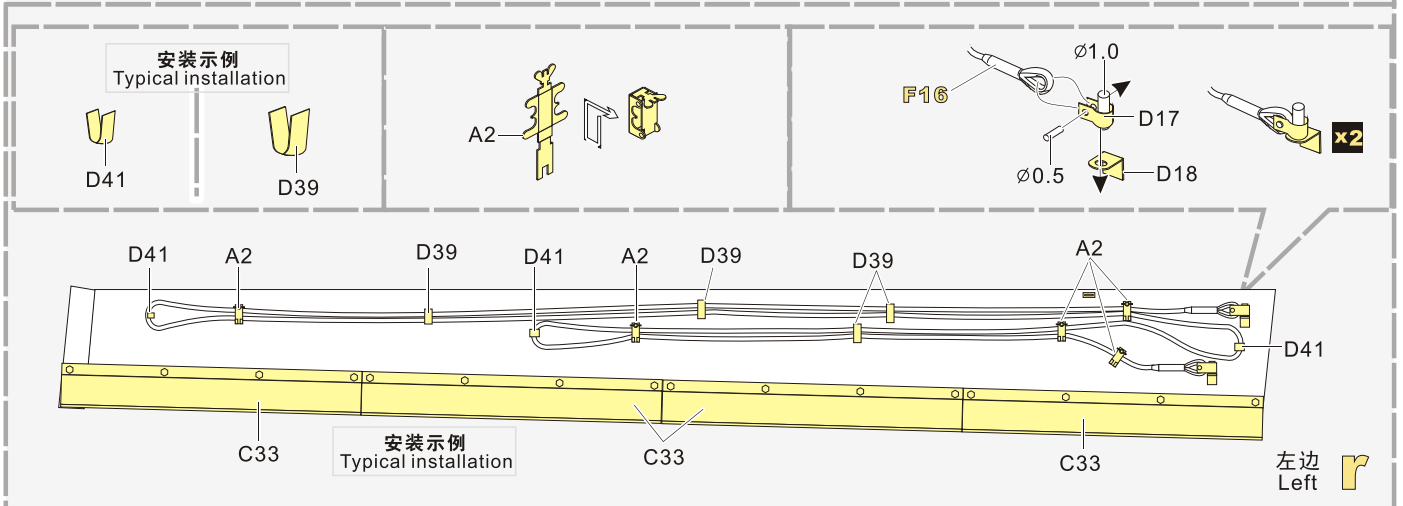

1/48 MILITARY MINIATURE VEHICLE UPGRADE SERIES VPE48039