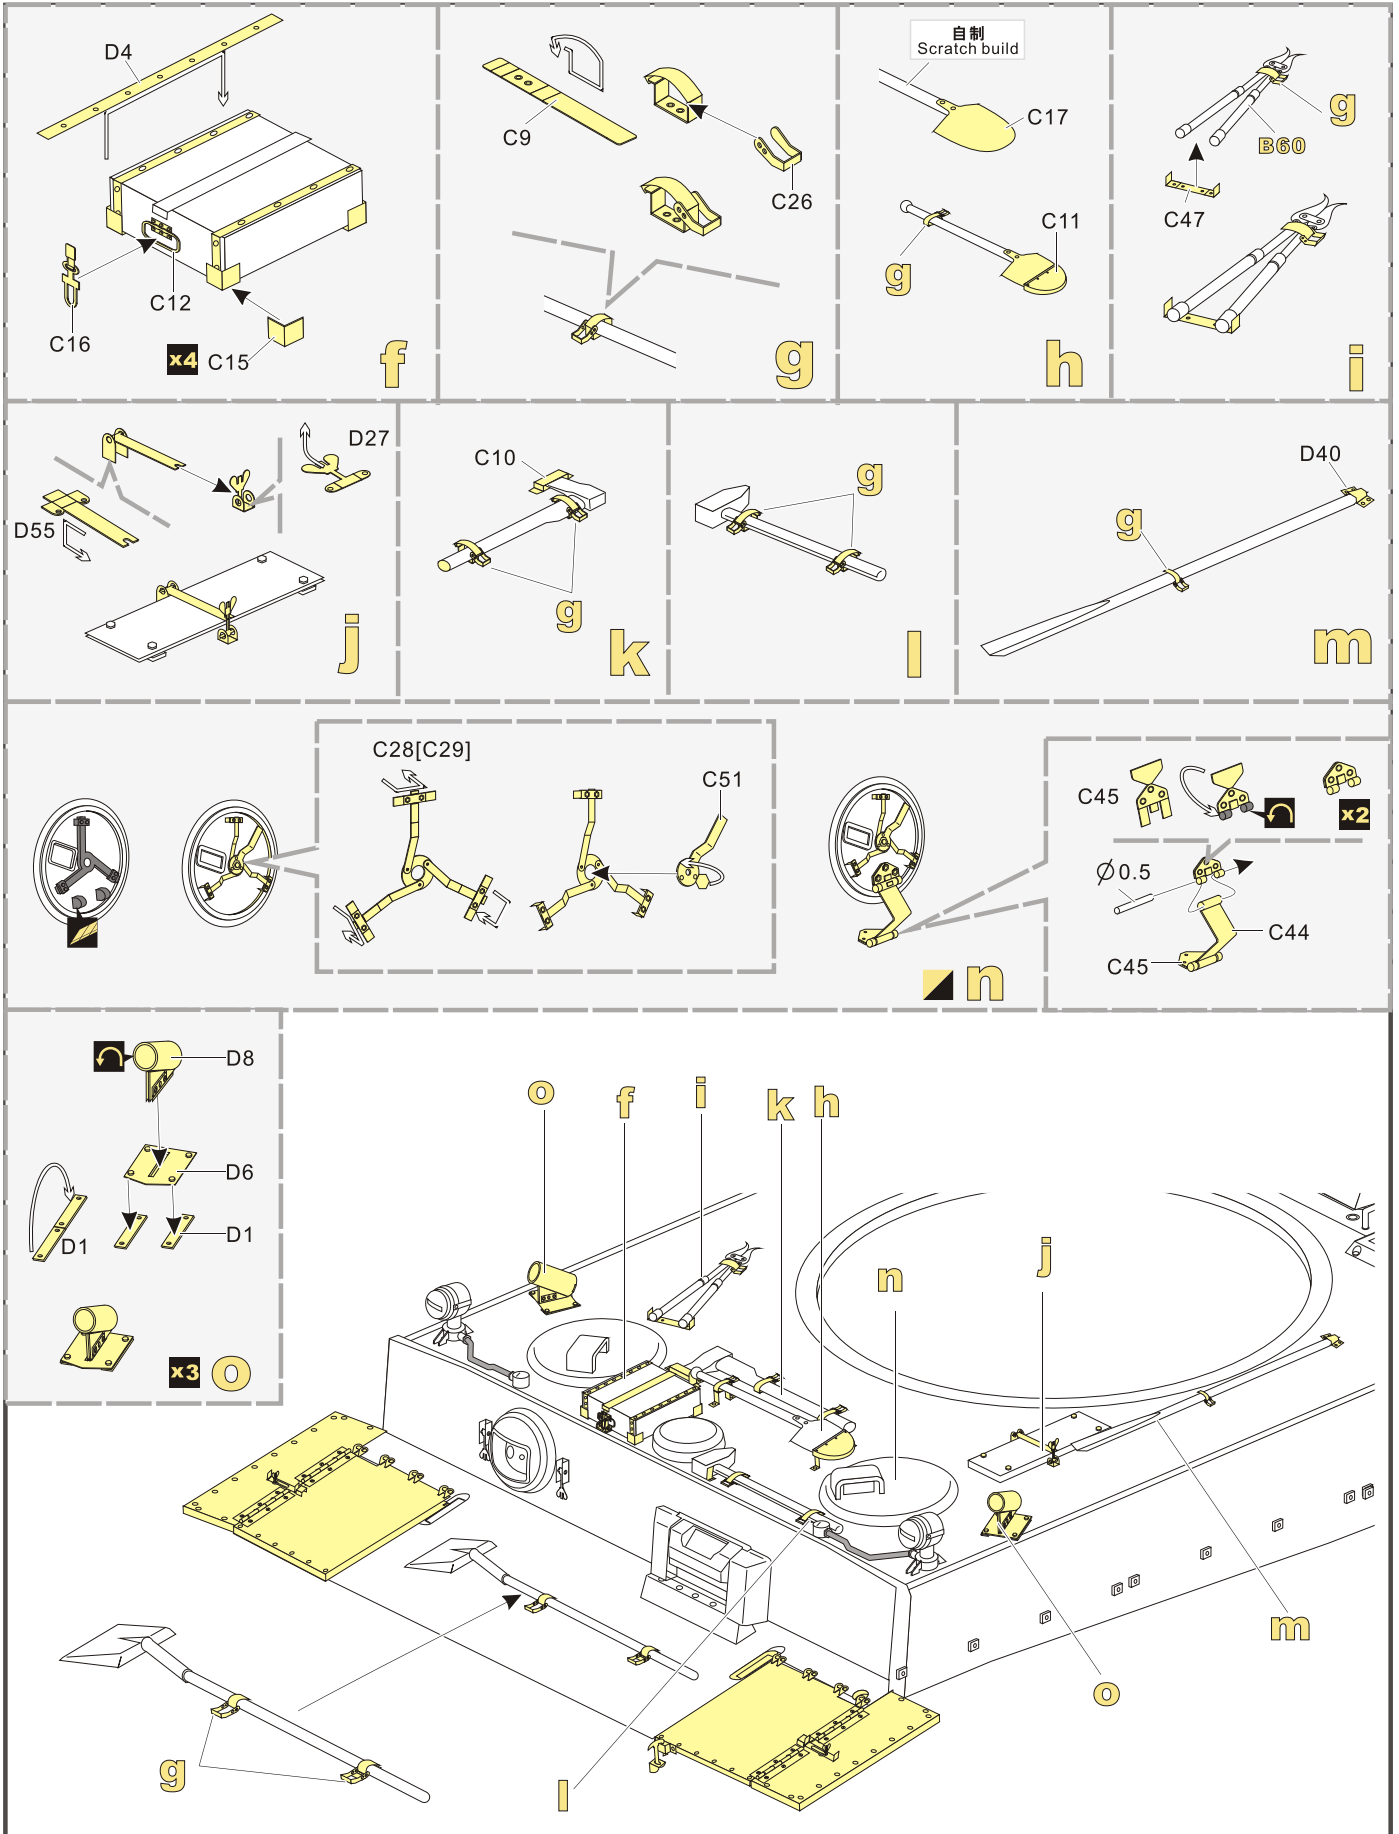

1/48 MILITARY MINIATURE VEHICLE UPGRADE SERIES VPE48039

WWII German Tiger I Early Production

二战德军虎I型坦克早期型改造件

[For USTAR 001]

■ 推荐使用工具 RECOMMENDED TOOLS

- 
 安装
install
- 
 折叠
bend
- A1**
 改造件零件编号
PE/resin part number
- B12**
 原零件编号
kit part number
- C22**
 被替换的原零件编号
replaced kit part number
- 
 另一侧相同制作
repeat on opposite side
- 
 切除
remove
- 
 填补
fill
- 
 弧度卷曲
radial bending
- x2**
 制作若干组
multiple assembly
- 
 选择安装
alternative
- 
 钻孔
drill
- 
 用胶棒制作
make from plastic rod

 用尖端在凹槽处冲压
use penpoint to press on the dent

蚀刻片零件内侧面向上
Put the part upside down
 用笔尖在凹槽处到
Use penpoint to press on the dent

a

1/48 MILITARY MINIATURE VEHICLE UPGRADE SERIES VPE48039

1/48 MILITARY MINIATURE VEHICLE UPGRADE SERIES VPE48039

[Http://www.voyagermodel.com/productdetails.asp?itemid=VPE48039](http://www.voyagermodel.com/productdetails.asp?itemid=VPE48039)

**VOYAGER
MODEL**

更多VPE48039样品照片参考请扫一扫
MORE PICTUER OF VPE 48039
REFERENCE SCAN HERE