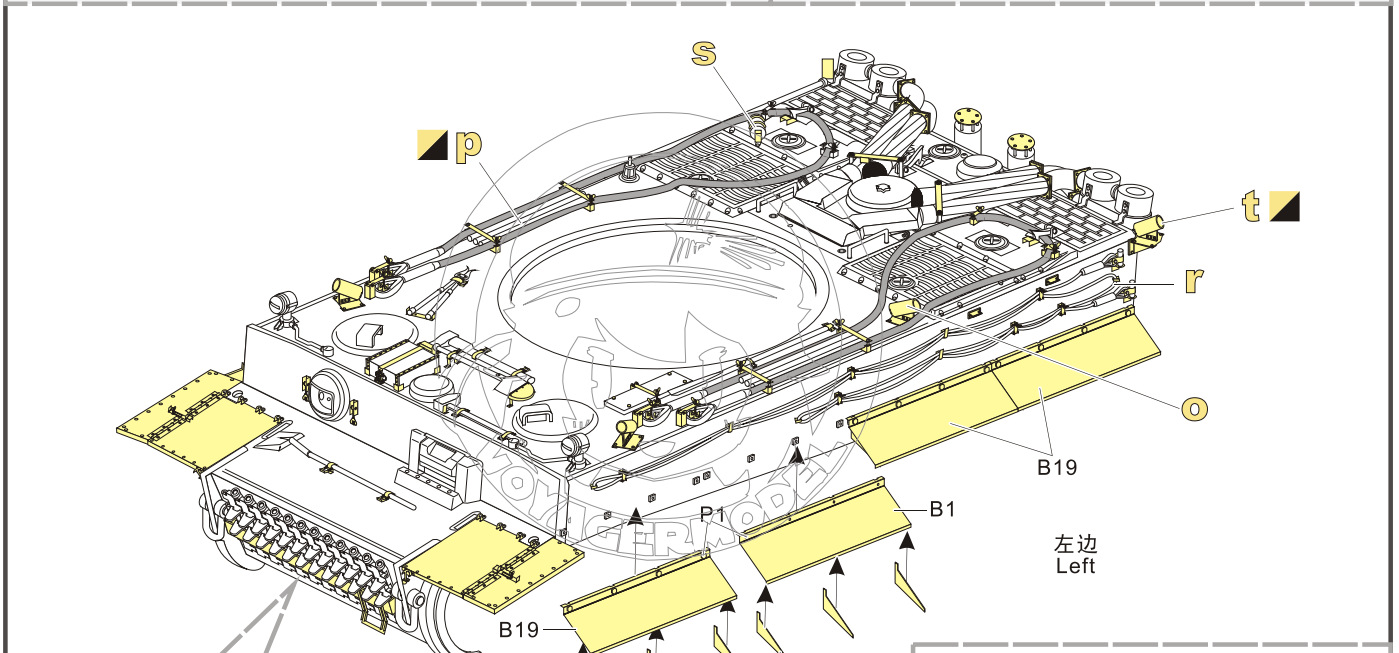

1/48 MILITARY MINIATURE VEHICLE UPGRADE SERIES VPE48039