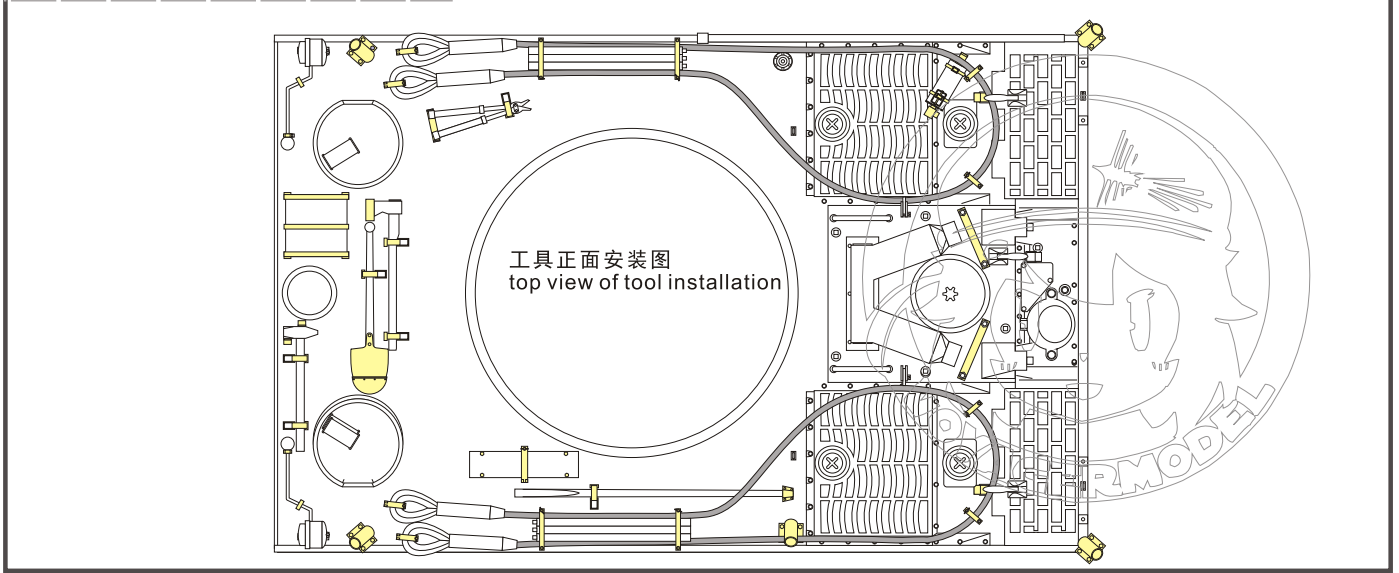

1/48 MILITARY MINIATURE VEHICLE UPGRADE SERIES VPE48039