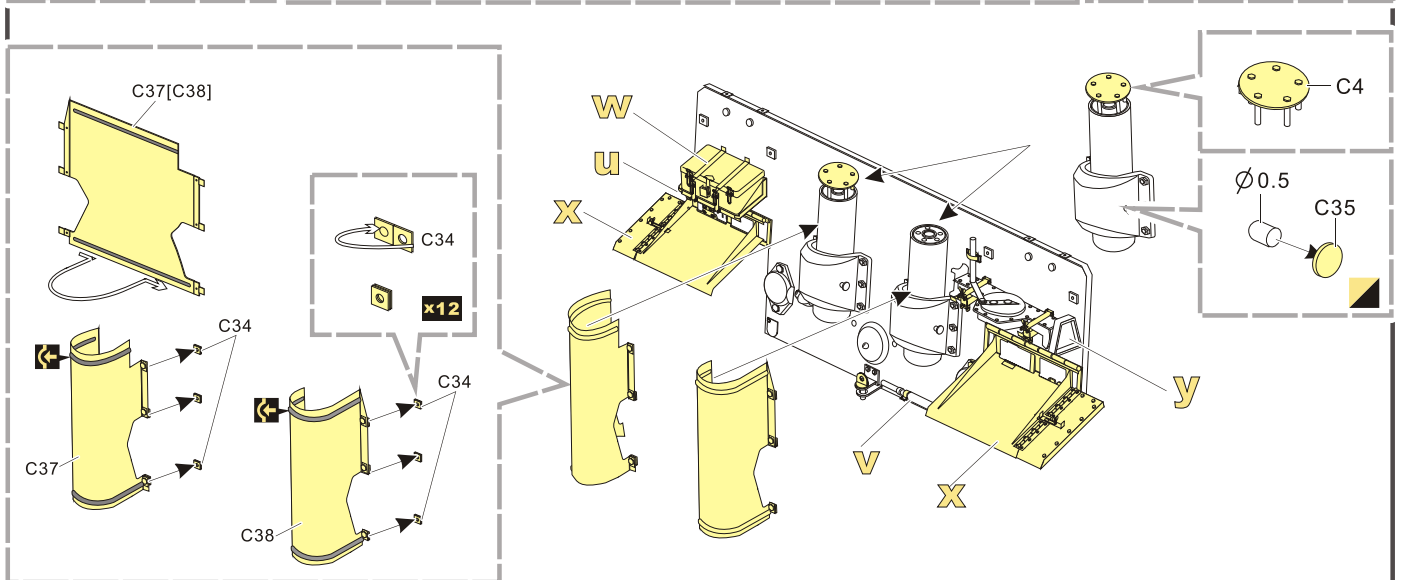

1/48 MILITARY MINIATURE VEHICLE UPGRADE SERIES VPE48039