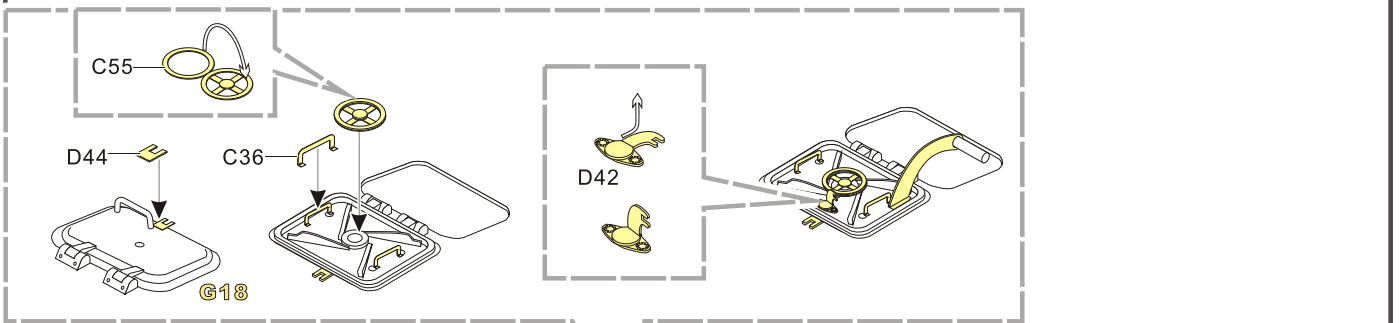

1/48 MILITARY MINIATURE VEHICLE UPGRADE SERIES VPE48039

WWII German Tiger I Early Production

二战德军虎I型坦克早期型改造件

[For USTAR 001]

■ 推荐使用工具 RECOMMENDED TOOLS

- 
 安装
install
- 
 折叠
bend
- A1**
 改造件零件编号
PE/resin part number
- B12**
 原零件编号
kit part number
- C22**
 被替换的原零件编号
replaced kit part number
- 
 另一侧相同制作
repeat on opposite side
- 
 切除
remove
- 
 填补
fill
- 
 弧度卷曲
radial bending
- x2**
 制作若干组
multiple assembly
- 
 选择安装
alternative
- 
 钻孔
drill
- 
 用胶棒制作
make from plastic rod

 用尖端在凹槽处冲压
use penpoint to press on the dent

蚀刻片零件内侧面向上
Put the part upside down
 用笔尖在凹槽处到
Use penpoint to press on the dent

a

1/48 MILITARY MINIATURE VEHICLE UPGRADE SERIES VPE48039

1/48 MILITARY MINIATURE VEHICLE UPGRADE SERIES VPE48039