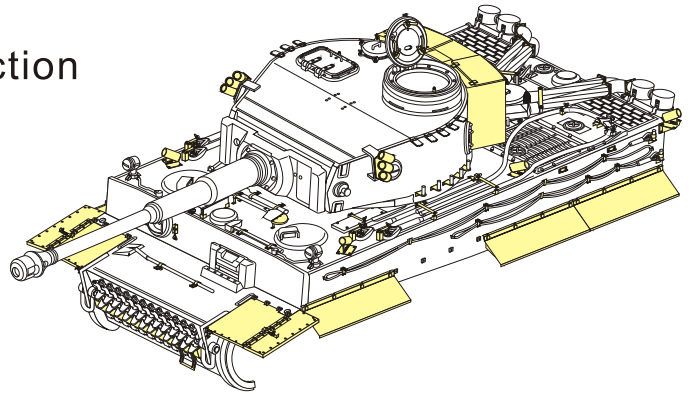

1/48 MILITARY MINIATURE VEHICLE UPGRADE SERIES VPE48039

WWII German Tiger I Early Production

二战德军虎I型坦克早期型改造件

[For USTAR 001]

■ 推荐使用工具 RECOMMENDED TOOLS

- 
 安装
install
- 
 折叠
bend
- A1**
 改造件零件编号
PE/resin part number
- B12**
 原零件编号
kit part number
- C22**
 被替换的原零件编号
replaced kit part number
- 
 另一侧相同制作
repeat on opposite side
- 
 切除
remove
- 
 填补
fill
- 
 弧度卷曲
radial bending
- x2**
 制作若干组
multiple assembly
- 
 选择安装
alternative
- 
 钻孔
drill
- 
 用胶棒制作
make from plastic rod

 用尖端在凹槽处冲压
use penpoint to press on the dent

蚀刻片零件内侧面向上
Put the part upside down
 用笔尖在凹槽处到
Use penpoint to press on the dent

a

1/48 MILITARY MINIATURE VEHICLE UPGRADE SERIES VPE48039

1/48 MILITARY MINIATURE VEHICLE UPGRADE SERIES VPE48039