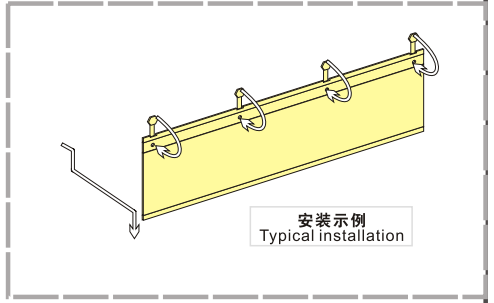

1/48 MILITARY MINIATURE VEHICLE UPGRADE SERIES VPE48039