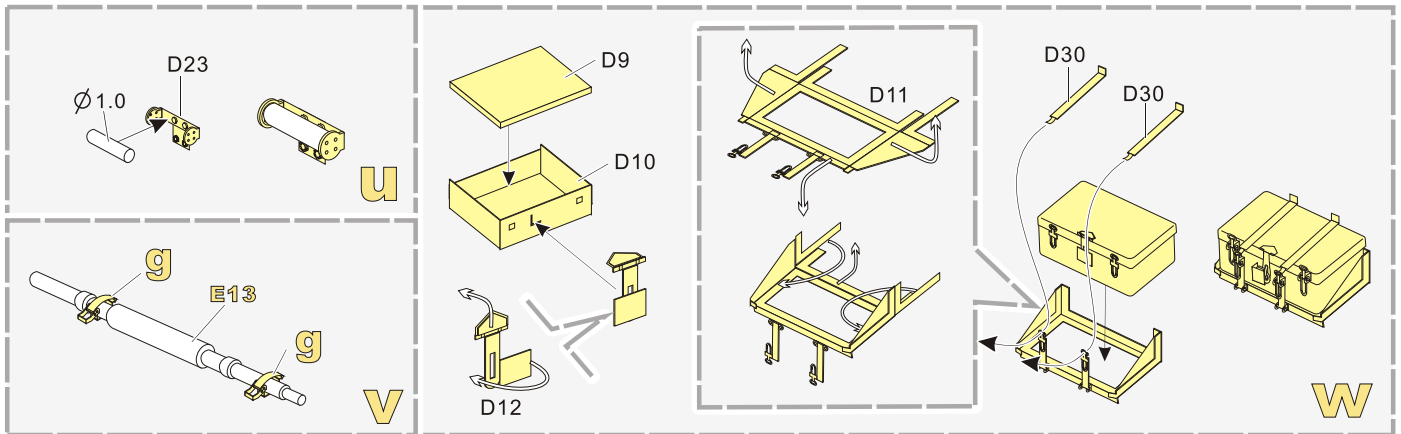

1/48 MILITARY MINIATURE VEHICLE UPGRADE SERIES VPE48039