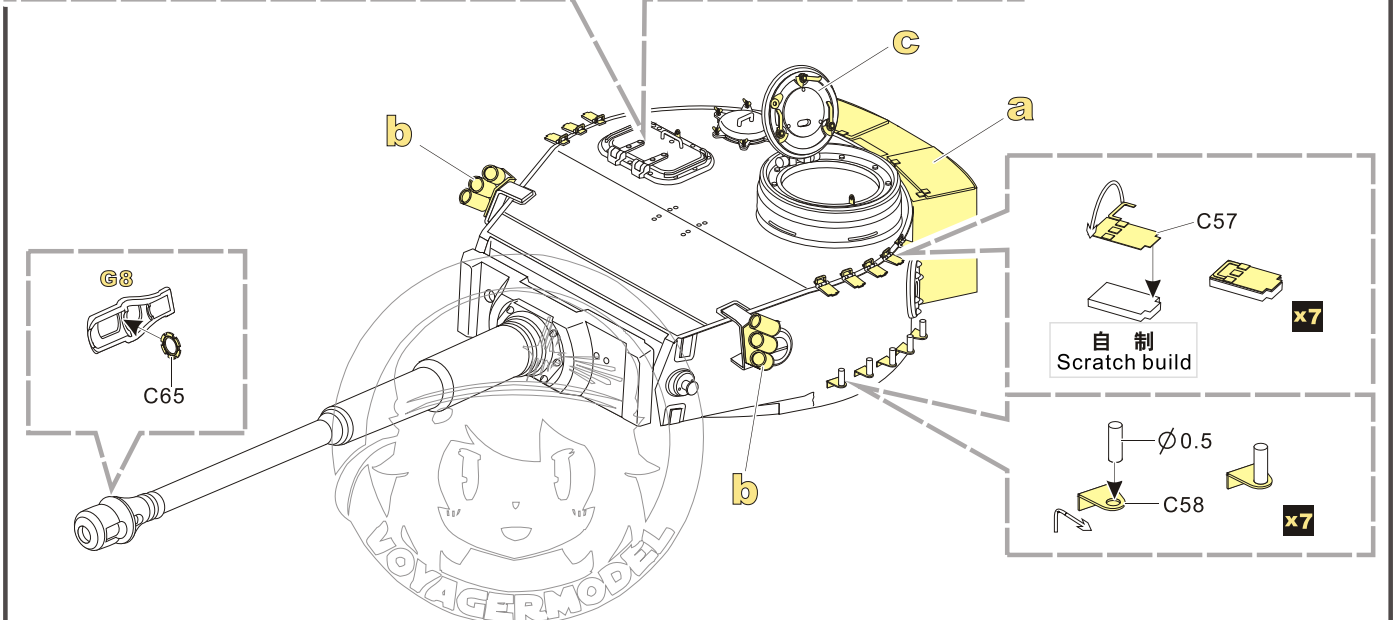

1/48 MILITARY MINIATURE VEHICLE UPGRADE SERIES VPE48039

WWII German Tiger I Early Production

二战德军虎I型坦克早期型改造件

[For USTAR 001]

■ 推荐使用工具 RECOMMENDED TOOLS

- 
 安装
install
- 
 折叠
bend
- A1**
 改造件零件编号
PE/resin part number
- B12**
 原零件编号
kit part number
- C22**
 被替换的原零件编号
replaced kit part number
- 
 另一侧相同制作
repeat on opposite side
- 
 切除
remove
- 
 填补
fill
- 
 弧度卷曲
radial bending
- x2**
 制作若干组
multiple assembly
- 
 选择安装
alternative
- 
 钻孔
drill
- 
 用胶棒制作
make from plastic rod

 用尖端在凹槽处冲压
use penpoint to press on the dent

蚀刻片零件内侧面向上
Put the part upside down
 用笔尖在凹槽处到
Use penpoint to press on the dent

a

1/48 MILITARY MINIATURE VEHICLE UPGRADE SERIES VPE48039

1/48 MILITARY MINIATURE VEHICLE UPGRADE SERIES VPE48039

[Http://www.voyagermodel.com/productdetails.asp?itemid=VPE48039](http://www.voyagermodel.com/productdetails.asp?itemid=VPE48039)

**VOYAGER
MODEL**

更多VPE48039样品照片参考请扫一扫
MORE PICTUER OF VPE 48039
REFERENCE SCAN HERE