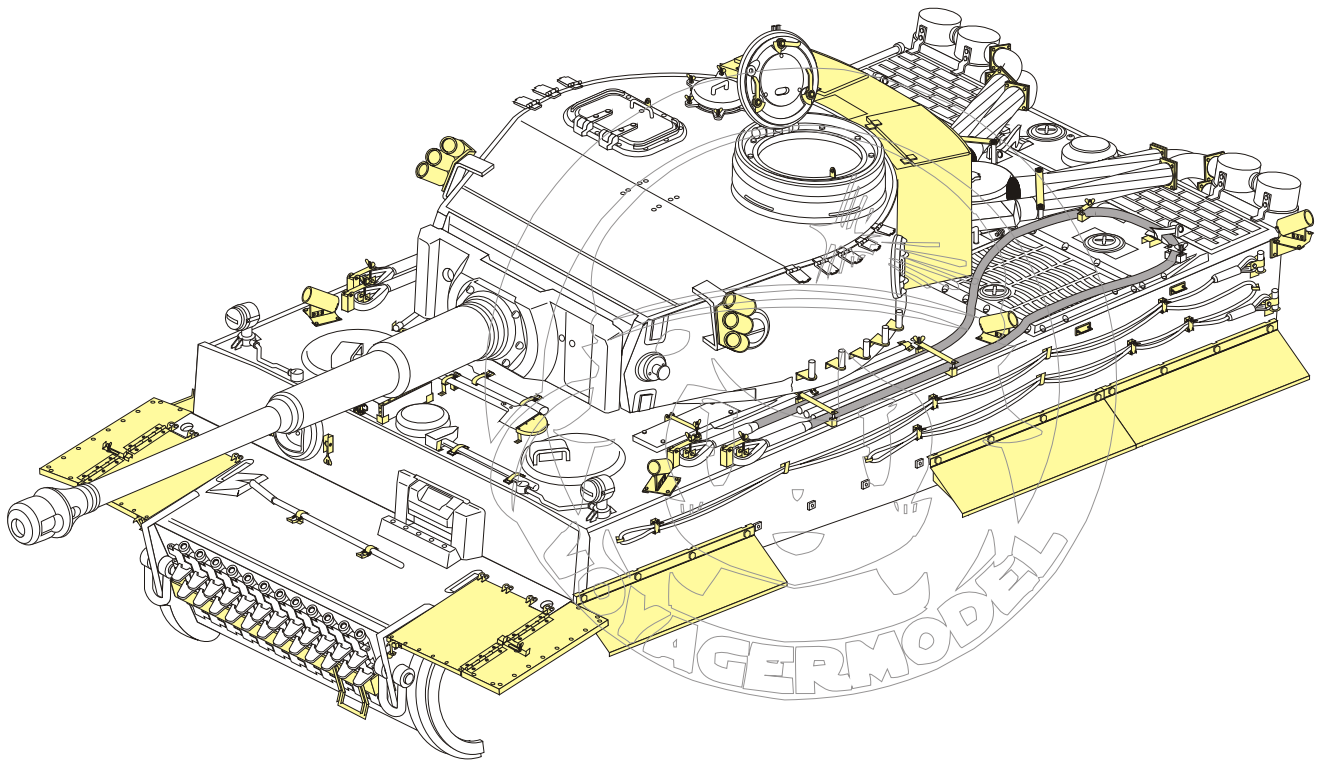

1/48 MILITARY MINIATURE VEHICLE UPGRADE SERIES VPE48039

1/48 MILITARY MINIATURE VEHICLE UPGRADE SERIES VPE48039

1/48 MILITARY MINIATURE VEHICLE UPGRADE SERIES VPE48039

1/48 MILITARY MINIATURE VEHICLE UPGRADE SERIES VPE48039

[Http://www.voyagermodel.com/productdetails.asp?itemid=VPE48039](http://www.voyagermodel.com/productdetails.asp?itemid=VPE48039)

**VOYAGER
MODEL**

更多VPE48039样品照片参考请扫一扫
MORE PICTUER OF VPE 48039
REFERENCE SCAN HERE