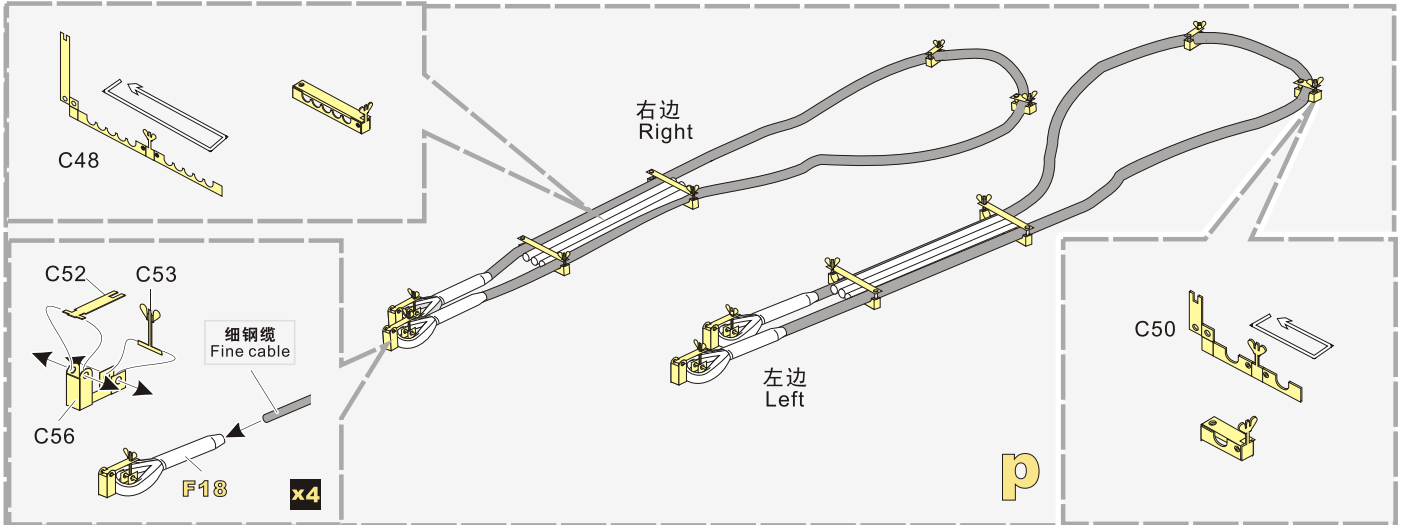

1/48 MILITARY MINIATURE VEHICLE UPGRADE SERIES VPE48039